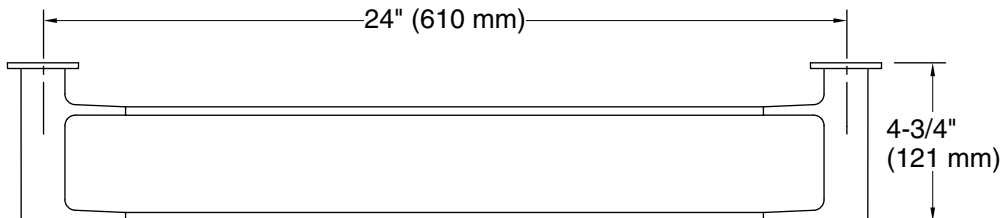

Technical Information

All product dimensions are nominal.

Material: Zinc, Stainless Steel

Notes

Install this product according to the installation instructions.

CAUTION: Risk of personal injury. Do not install these products in any area where they are likely to be used inadvertently as a grab bar or support bar. These products are not designed or intended for use as a grab bar or support bar.