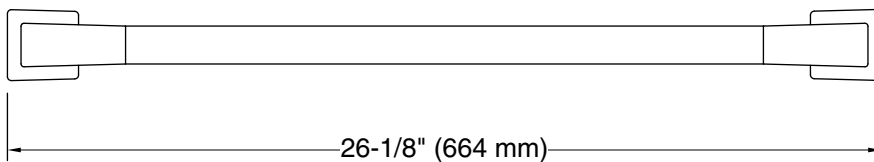

Technical Information

All product dimensions are nominal.

Material: Zinc, Stainless Steel

Notes

Install this product according to the installation instructions.

CAUTION: Risk of personal injury. Do not install these products in any area where they are likely to be used inadvertently as a grab bar or support bar. These products are not designed or intended for use as a grab bar or support bar.