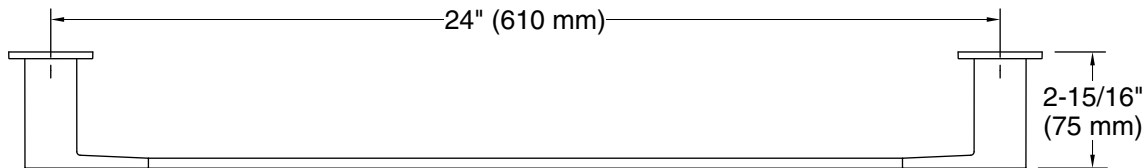

Features

- 24" (610 mm) bar
- Coordinates with Honesty faucets accessories, and showering components to complete your bathroom

Material

- Premium metal construction for durability and reliability
- KOHLER® finishes resist corrosion and tarnishing

Technical Information

All product dimensions are nominal.

Material: Zinc, Stainless Steel

Notes

Install this product according to the installation instructions.

CAUTION: Risk of personal injury. Do not install these products in any area where they are likely to be used inadvertently as a grab bar or support bar. These products are not designed or intended for use as a grab bar or support bar.