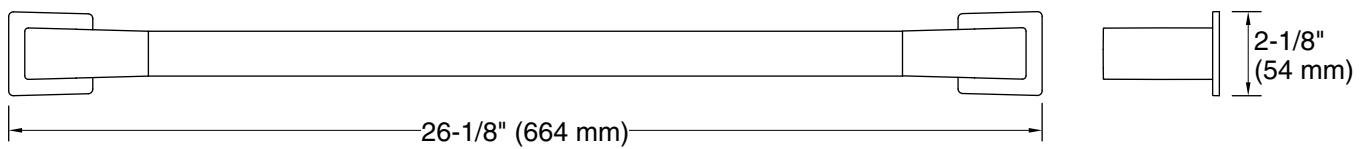

Features

- 24" (610 mm) bar
- Coordinates with Honesty faucets accessories, and showering components to complete your bathroom

Material

- Premium metal construction for durability and reliability
- KOHLER® finishes resist corrosion and tarnishing

Technical Information

All product dimensions are nominal.

Material: Zinc, Stainless Steel

Notes

Install this product according to the installation instructions.

CAUTION: Risk of personal injury. Do not install these products in any area where they are likely to be used inadvertently as a grab bar or support bar. These products are not designed or intended for use as a grab bar or support bar.