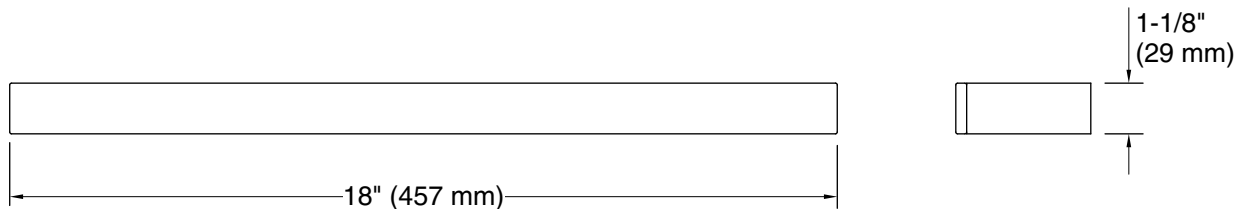

Technical Information

All product dimensions are nominal.

Material: Zinc, Stainless Steel

Notes

Install this product according to the installation instructions.

CAUTION: Risk of personal injury. Do not install these products in any area where they are likely to be used inadvertently as a grab bar or support bar. These products are not designed or intended for use as a grab bar or support bar.