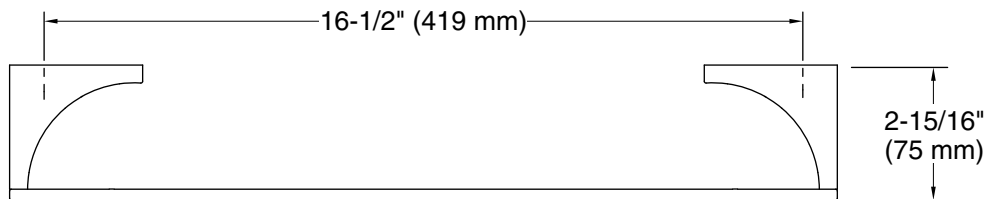

Technical Information

All product dimensions are nominal.

Material: Zinc, Stainless Steel

Notes

Install this product according to the installation instructions.

CAUTION: Risk of personal injury. Do not install these products in any area where they are likely to be used inadvertently as a grab bar or support bar. These products are not designed or intended for use as a grab bar or support bar.