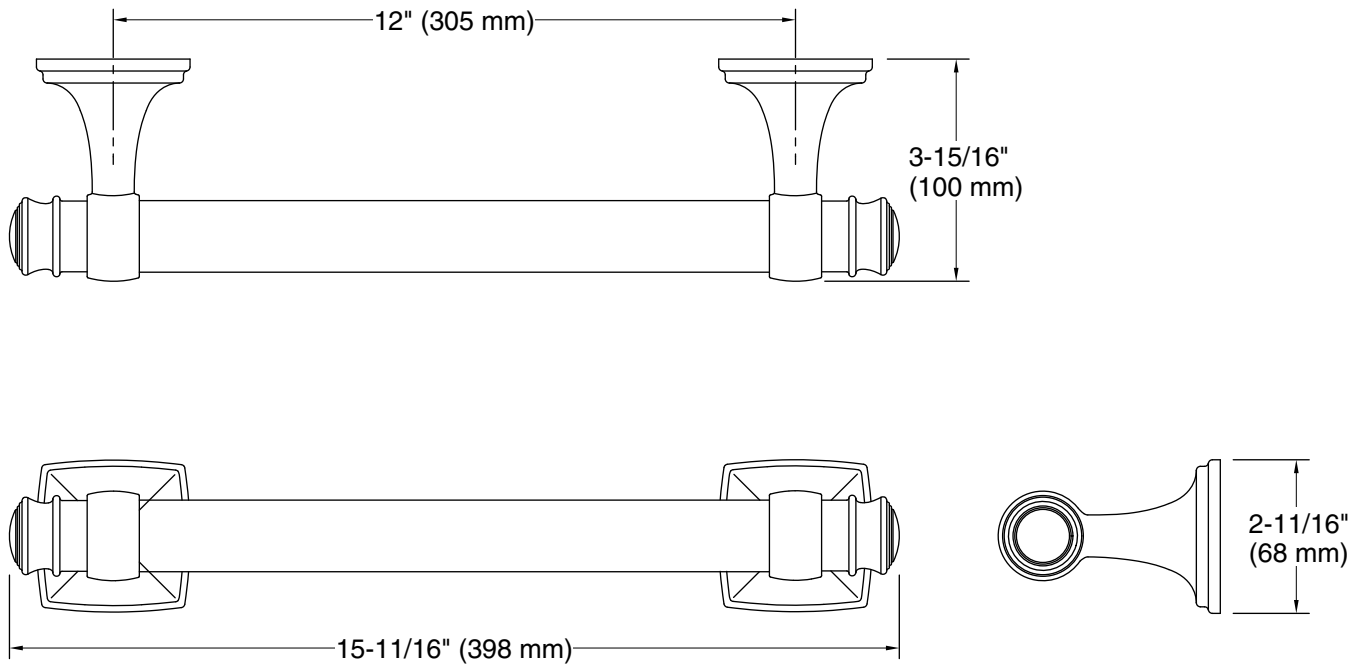

## Features

- 12" (305 mm) bar
- Provides minimum 300 lb load capacity
- Coordinates with transitional-style KOHLER® faucets and showering components

## Technical Information

All product dimensions are nominal.

Material: Zinc, Stainless Steel