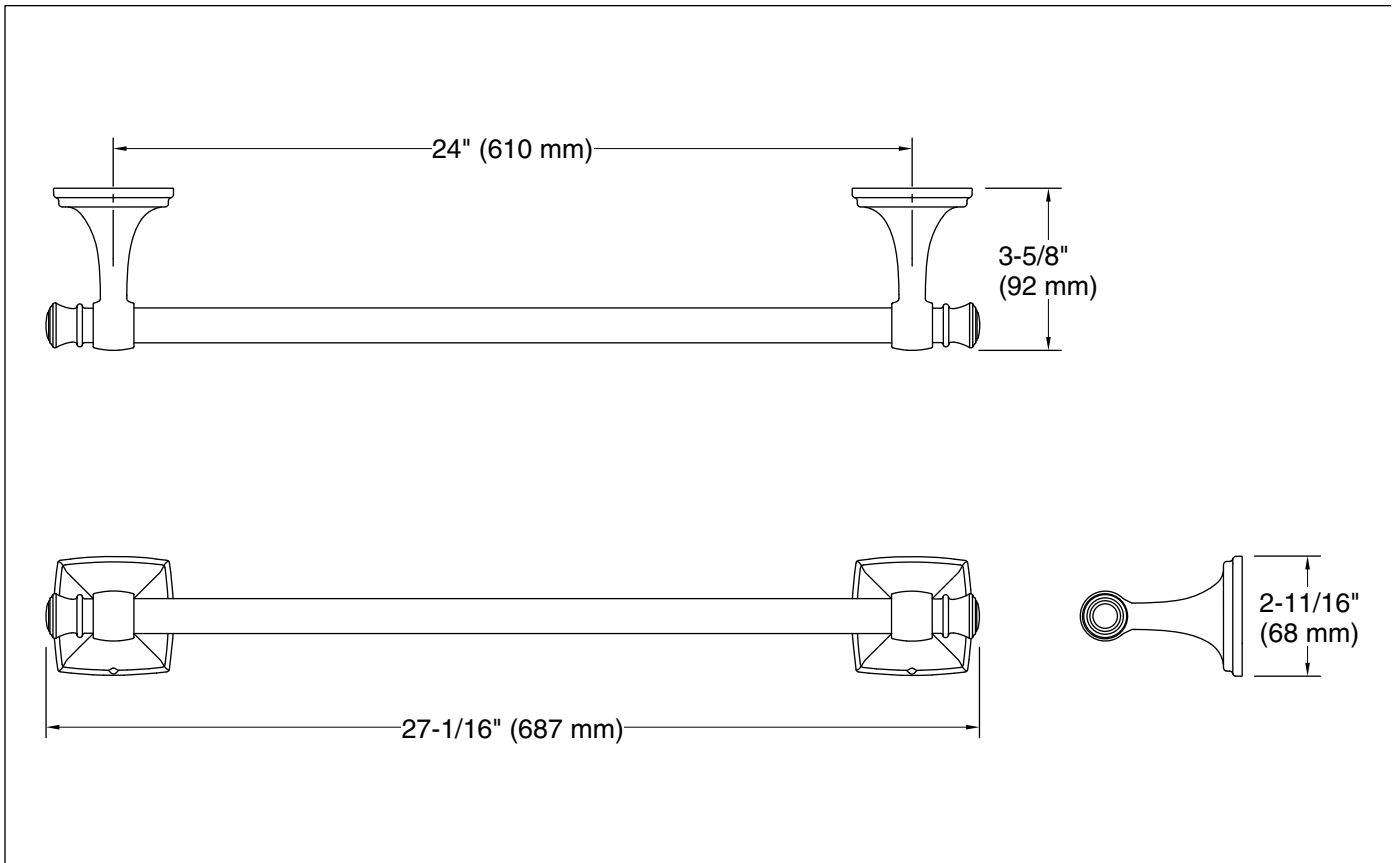

Technical Information

All product dimensions are nominal.

Material: Zinc, Stainless Steel

Notes

Install this product according to the installation instructions.

CAUTION: Risk of personal injury. Do not install these products in any area where they are likely to be used inadvertently as a grab bar or support bar. These products are not designed or intended for use as a grab bar or support bar.