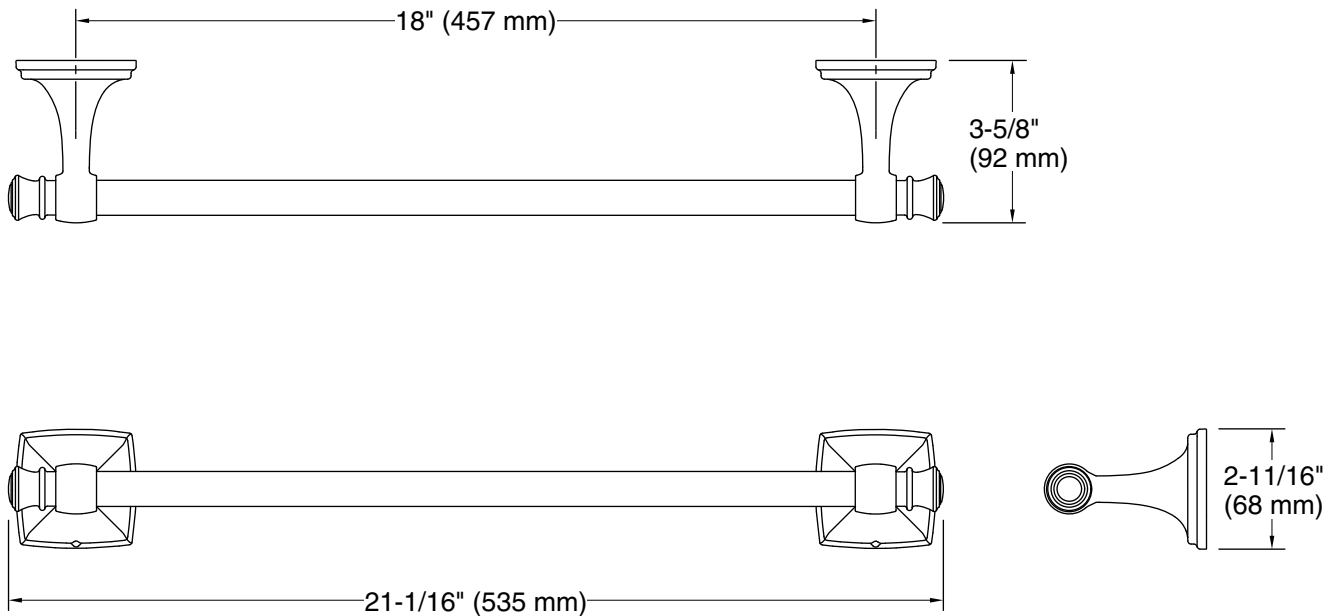

Technical Information

All product dimensions are nominal.

Material: Zinc, Stainless Steel

Notes

Install this product according to the installation instructions.

CAUTION: Risk of personal injury. Do not install these products in any area where they are likely to be used inadvertently as a grab bar or support bar. These products are not designed or intended for use as a grab bar or support bar.