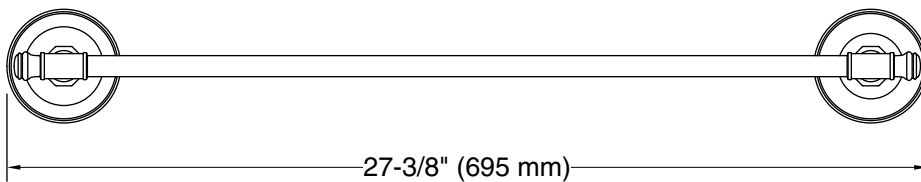

Technical Information

All product dimensions are nominal.

Material: Zinc, Stainless Steel

Notes

Install this product according to the installation instructions.

CAUTION: Risk of personal injury. Do not install these products in any area where they are likely to be used inadvertently as a grab bar or support bar. These products are not designed or intended for use as a grab bar or support bar.