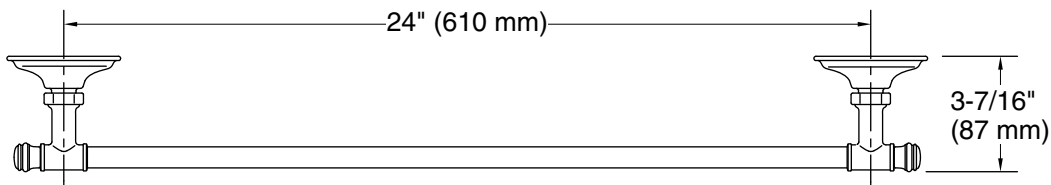

Technical Information

All product dimensions are nominal.

Material: Zinc, Stainless Steel

Notes

Install this product according to the installation instructions.

CAUTION: Risk of personal injury. Do not install these products in any area where they are likely to be used inadvertently as a grab bar or support bar. These products are not designed or intended for use as a grab bar or support bar.