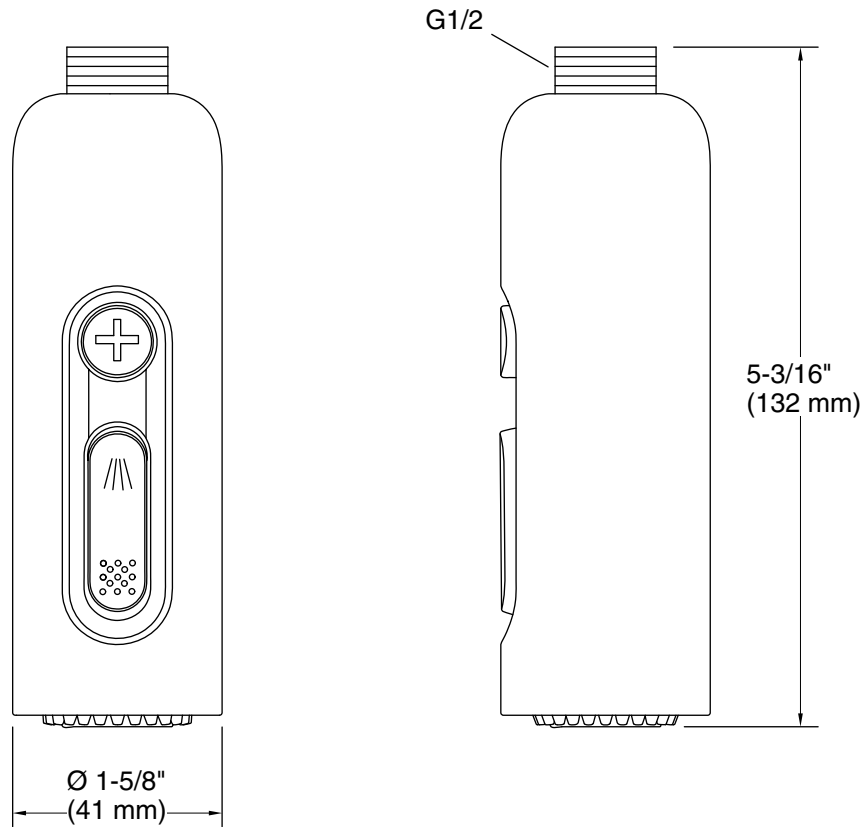

Features

- Multifunction handshower offers two spray options
- Sweep® spray provides a wide massage stream of fine droplets with moderate pressure
- Cloud spray experience restores with a thick cloud of silky, super-fine water droplets
- MasterClean™ sprayface features an easy-to-clean surface that withstands mineral buildup and maximizes spray performance
- Optimized sprayface for maximum performance
- 2.5 gpm (9.5 lpm) maximum flow rate at 45 psi (3.1 bar)

Material

- Premium material construction for durability and reliability
- KOHLER® finishes resist corrosion and tarnishing

Installation

- G 1/2 inlet connection
- Requires shower hose (sold separately)
- Requires wand handshower holder or ceiling-mount dual shower arm (sold separately)
- Not recommended for use with a standard handshower holder

Recommended Products/Accessories

- K-23723 Faucet cleaner
- K-26305 Ceiling-mount single-function dual rainhead arm

Codes/Standards

ASME A112.18.1/CSA B125.1
DOE - Energy Policy Act 1992

KOHLER® Faucet Lifetime Limited Warranty

Technical Information

All product dimensions are nominal.

Handshower:

Rated maximum flow: 2.5 gal/min (9.5 l/min)
Pressure: 45 psi (3.1 bar)