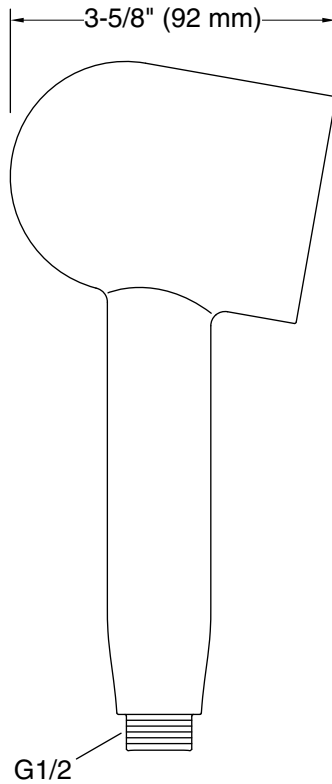

Technical Information

All product dimensions are nominal.

Handshower:

Rated maximum flow: 1.75 gal/min (6.6 l/min)
Pressure: 45 psi (3.1 bar)

Notes

For use with automatic compensating valves rated at 1.5 gal/min (5.7 l/min) or less.