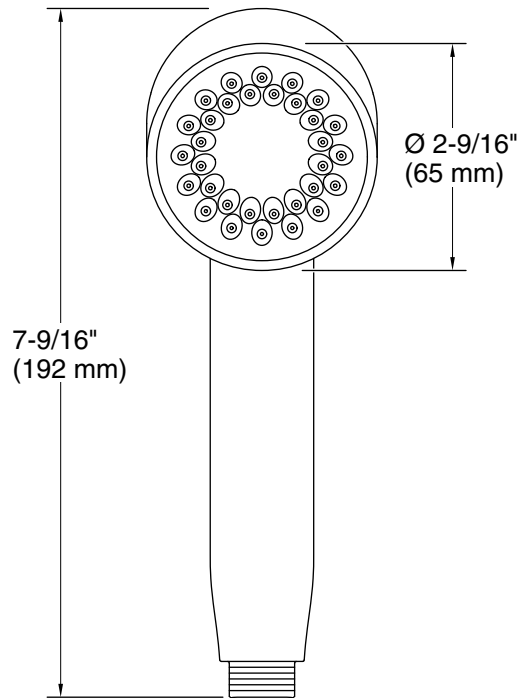

Features

- Single-function handshower delivers a full, consistent spray, regardless of water pressure
- Infinity provides three spray experiences in one: strong-rinsing (top), massaging (middle), and broad coverage (lower)
- MasterClean™ sprayface features an easy-to-clean surface that withstands mineral buildup
- Optimized sprayface for maximum performance
- 1.75 gpm (6.6 lpm) maximum handshower flow rate at 45 psi (3.1 bar)
- G 1/2 connection
- This product can help a building earn Water Efficiency points in LEED® Green Building Rating System

Recommended Products/Accessories

- K-9514 60" Shower Hose
- K-8593 72" Shower Hose
- K-26309 Wall-mount handshower holder
- K-26310 Wall-mount handshower holder with supply elbow and check valve
- K-26312 32-1/8" slidebar
- K-26313 40" slidebar
- K-26314 31-1/2" deluxe slidebar with integrated water supply
- K-23723 Faucet cleaner

Technical Information

All product dimensions are nominal.

Handshower:

Rated maximum flow: 1.75 gal/min (6.6 l/min)
Pressure: 45 psi (3.1 bar)

Notes

For use with automatic compensating valves rated at 1.5 gal/min (5.7 l/min) or less.