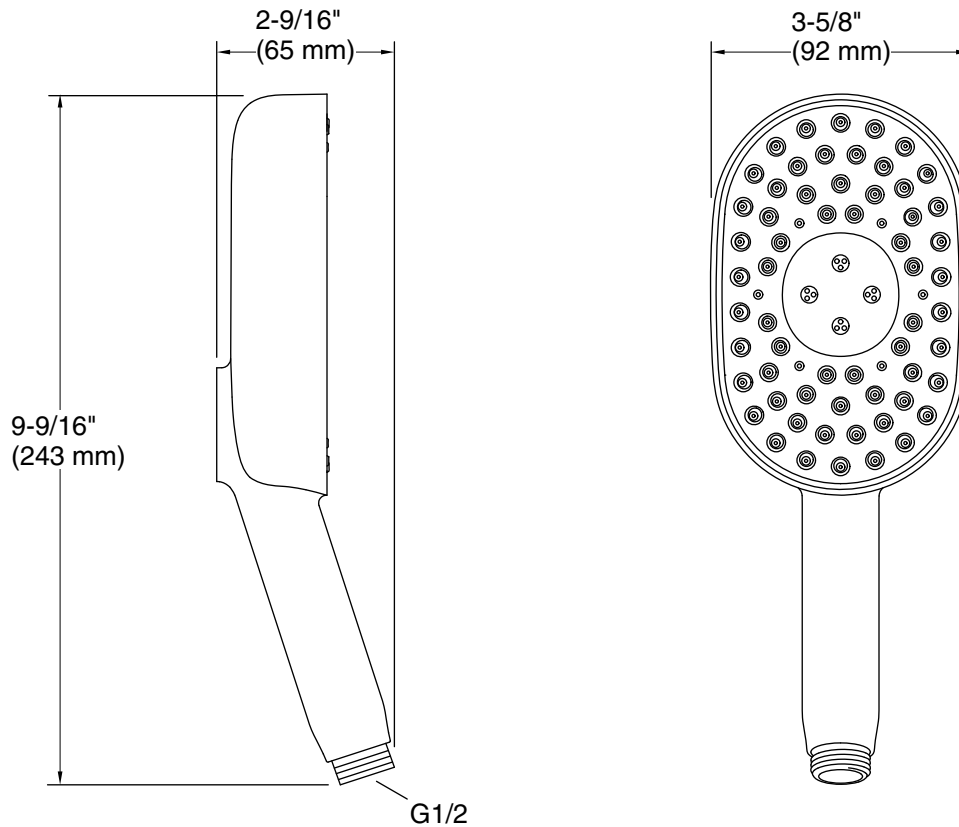

Installation

- G 1/2 inlet connection
- Requires shower hose (sold separately)
- Bracket or sidebar required for wall-mount installation
- Deck-mount holder required for deck-mount installation

Recommended Products/Accessories

- K-23723 Faucet cleaner
- K-8593 72" Shower Hose
- K-9514 60" Shower Hose
- K-26309 Wall-mount handshower holder
- K-26310 Wall-mount handshower holder with supply elbow and check valve
- K-26312 32-1/8" sidebar
- K-26313 40" sidebar
- K-26314 31-1/2" deluxe sidebar with integrated water supply

Technical Information

All product dimensions are nominal.

Handshower:

Rated maximum flow: 1.75 gal/min (6.6 l/min)
Pressure: 80 psi (5.5 bar)