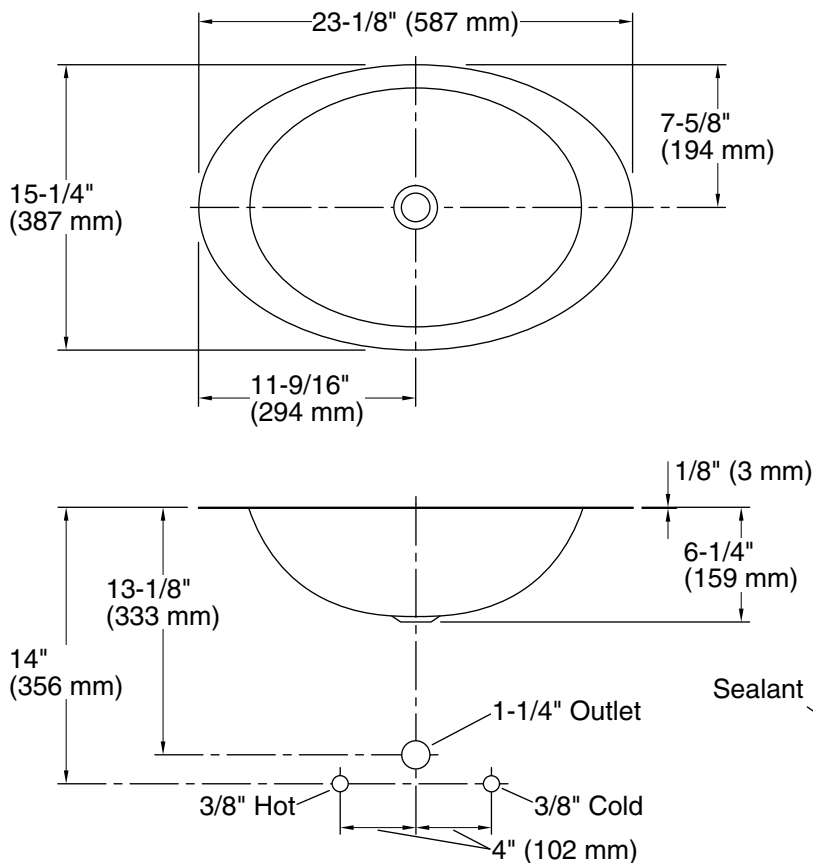

Features

- Oval basin
- No faucet holes; requires wall- or counter-mount faucet
- Available in Mirror French Gold or Satin Bronze finish

Material

- Premium 20-gauge stainless steel

Installation

- Undermount

ASME A112.19.3/CSA B45.4
ADA
ICC/ANSI A117.1

KOHLER® One-Year Limited Warranty

See website for detailed warranty information.

Technical Information

All product dimensions are nominal.

Bowl configuration:	Single
Bowl area (Only):	Length: 18" (457 mm) Width: 13" (330 mm) Water depth: 5-7/8" (149 mm)
With overflow:	No
Drain hole:	1-5/8" (41 mm)
Template:	1000258-7, required, included

Notes

Install this product according to the installation instructions.

Supplied basin clamp assembly requires 3/4" (19 mm) minimum countertop thickness. Installer must supply anchors for thinner countertops.