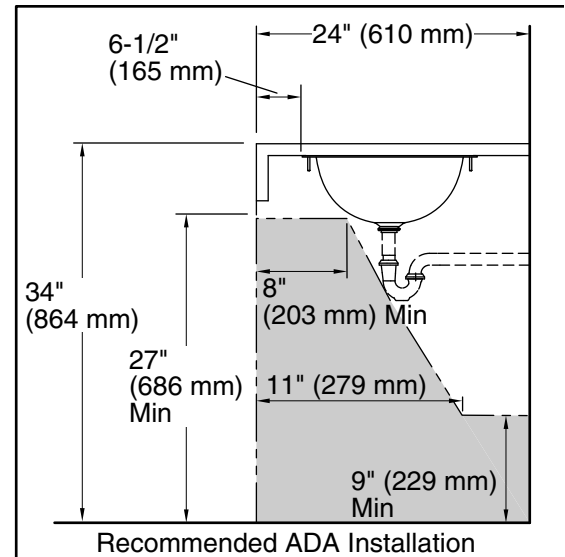

Features

- Oval basin
- No faucet holes; requires wall- or counter-mount faucet
- Available in Mirror French Gold or Satin Bronze finish

Material

- Premium 20-gauge stainless steel

Installation

- Undermount

ASME A112.19.3/CSA B45.4
ADA
ICC/ANSI A117.1

KOHLER® One-Year Limited Warranty

See website for detailed warranty information.

Technical Information

All product dimensions are nominal.

Bowl configuration:	Single
Bowl area (Only):	Length: 18" (457 mm) Width: 13" (330 mm) Water depth: 5-7/8" (149 mm)
With overflow:	No
Drain hole:	1-5/8" (41 mm)
Template:	1000258-7, required, included

Notes

Install this product according to the installation instructions.

Supplied basin clamp assembly requires 3/4" (19 mm) minimum countertop thickness. Installer must supply anchors for thinner countertops.