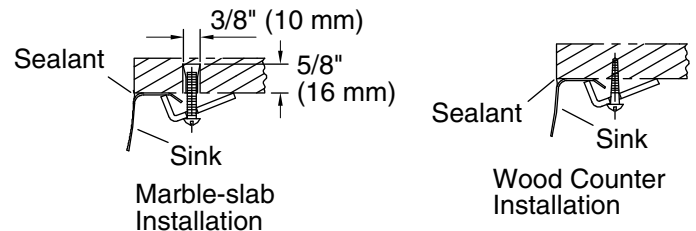

Features

- Oval basin
- No faucet holes; requires wall- or counter-mount faucet
- Available in Mirror French Gold or Satin Bronze finish

Material

- Premium 20-gauge stainless steel

Installation

- Undermount

ASME A112.19.3/CSA B45.4
ADA
ICC/ANSI A117.1

KOHLER® One-Year Limited Warranty

See website for detailed warranty information.

Technical Information

All product dimensions are nominal.

Bowl configuration:	Single
Bowl area (Only):	Length: 18" (457 mm) Width: 13" (330 mm) Water depth: 5-7/8" (149 mm)
With overflow:	No
Drain hole:	1-5/8" (41 mm)
Template:	1000258-7, required, included

Notes

Install this product according to the installation instructions.

Supplied basin clamp assembly requires 3/4" (19 mm) minimum countertop thickness. Installer must supply anchors for thinner countertops.