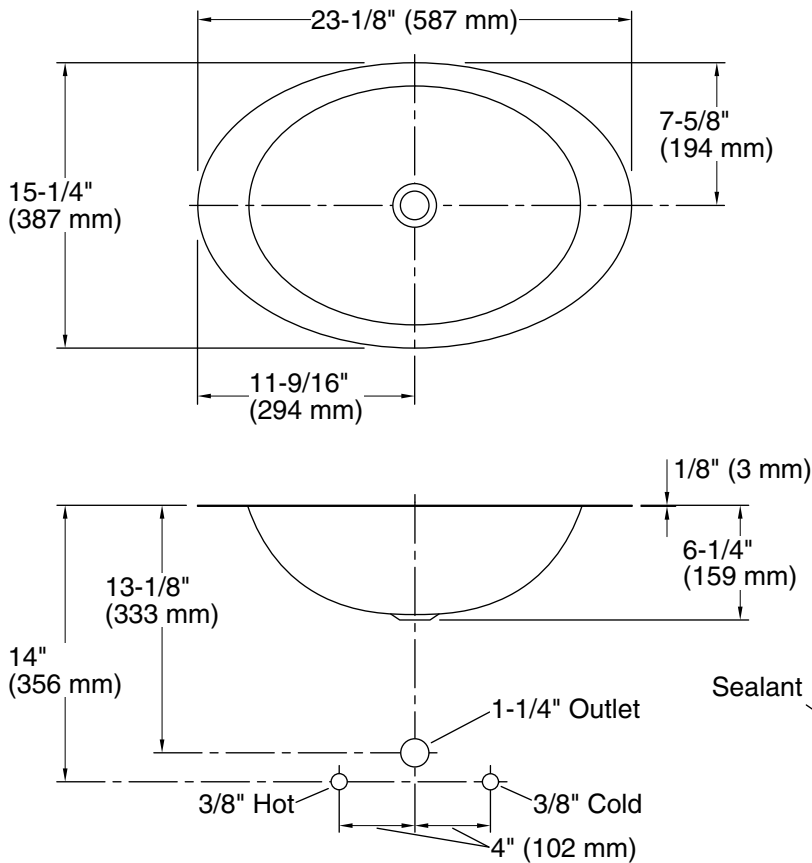

## Technical Information

All product dimensions are nominal.

Bowl configuration:	Single
Bowl area (Only):	Length: 18" (457 mm) Width: 13" (330 mm) Water depth: 5-7/8" (149 mm)
With overflow:	No
Drain hole:	1-5/8" (41 mm)
Template:	1000258-7, required, included

## Notes

Install this product according to the installation instructions.

Supplied basin clamp assembly requires 3/4" (19 mm) minimum countertop thickness. Installer must supply anchors for thinner countertops.