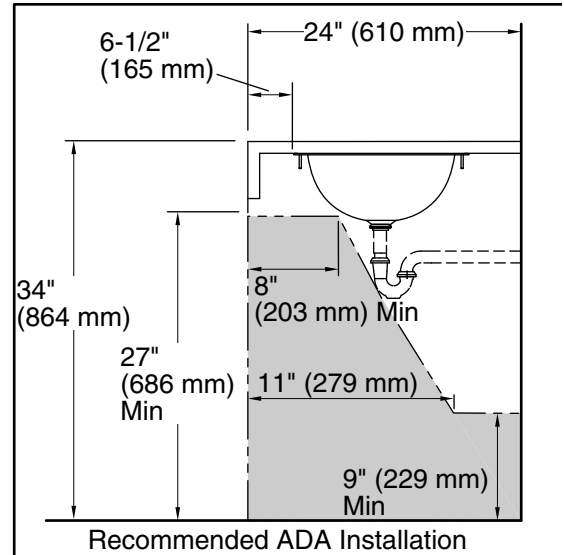

- 1193643 Basin clamps

**ADA**

**CSA B651**

**Codes/Standards**

ASME A112.19.3/CSA B45.4  
ADA  
ICC/ANSI A117.1  
CSA B651

**KOHLER® One-Year Limited  
Warranty**

See website for detailed warranty information.

## Technical Information

All product dimensions are nominal.

Bowl configuration:	Single
Bowl area (Only):	Length: 18" (457 mm) Width: 13" (330 mm) Water depth: 5-7/8" (149 mm)
With overflow:	No
Drain hole:	1-5/8" (41 mm)
Template:	1000258-7, required, included

## Notes

Install this product according to the installation instructions.

Supplied basin clamp assembly requires 3/4" (19 mm) minimum countertop thickness. Installer must supply anchors for thinner countertops.