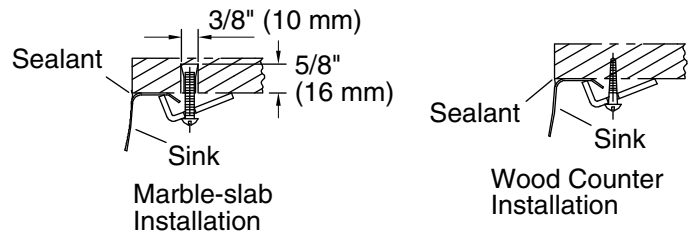

- 1193643 Basin clamps

**ADA**

**CSA B651**

**Codes/Standards**

ASME A112.19.3/CSA B45.4  
ADA  
ICC/ANSI A117.1  
CSA B651

**KOHLER® One-Year Limited  
Warranty**

See website for detailed warranty information.

## Technical Information

All product dimensions are nominal.

Bowl configuration:	Single
Bowl area (Only):	Length: 18" (457 mm) Width: 13" (330 mm) Water depth: 5-7/8" (149 mm)
With overflow:	No
Drain hole:	1-5/8" (41 mm)
Template:	1000258-7, required, included

## Notes

Install this product according to the installation instructions.

Supplied basin clamp assembly requires 3/4" (19 mm) minimum countertop thickness. Installer must supply anchors for thinner countertops.