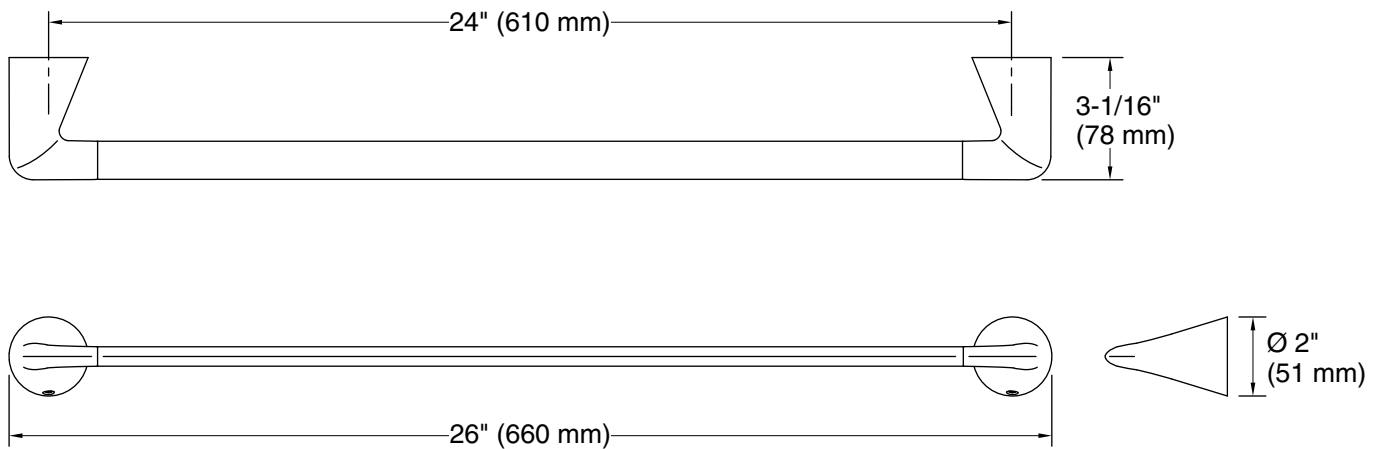

Color	Code	Description
	CP	Polished Chrome
	BN	Vibrant® Brushed Nickel
	BL	Matte Black

Technical Information

All product dimensions are nominal.

Material: Zinc, Stainless Steel

Notes

Install this product according to the installation instructions.