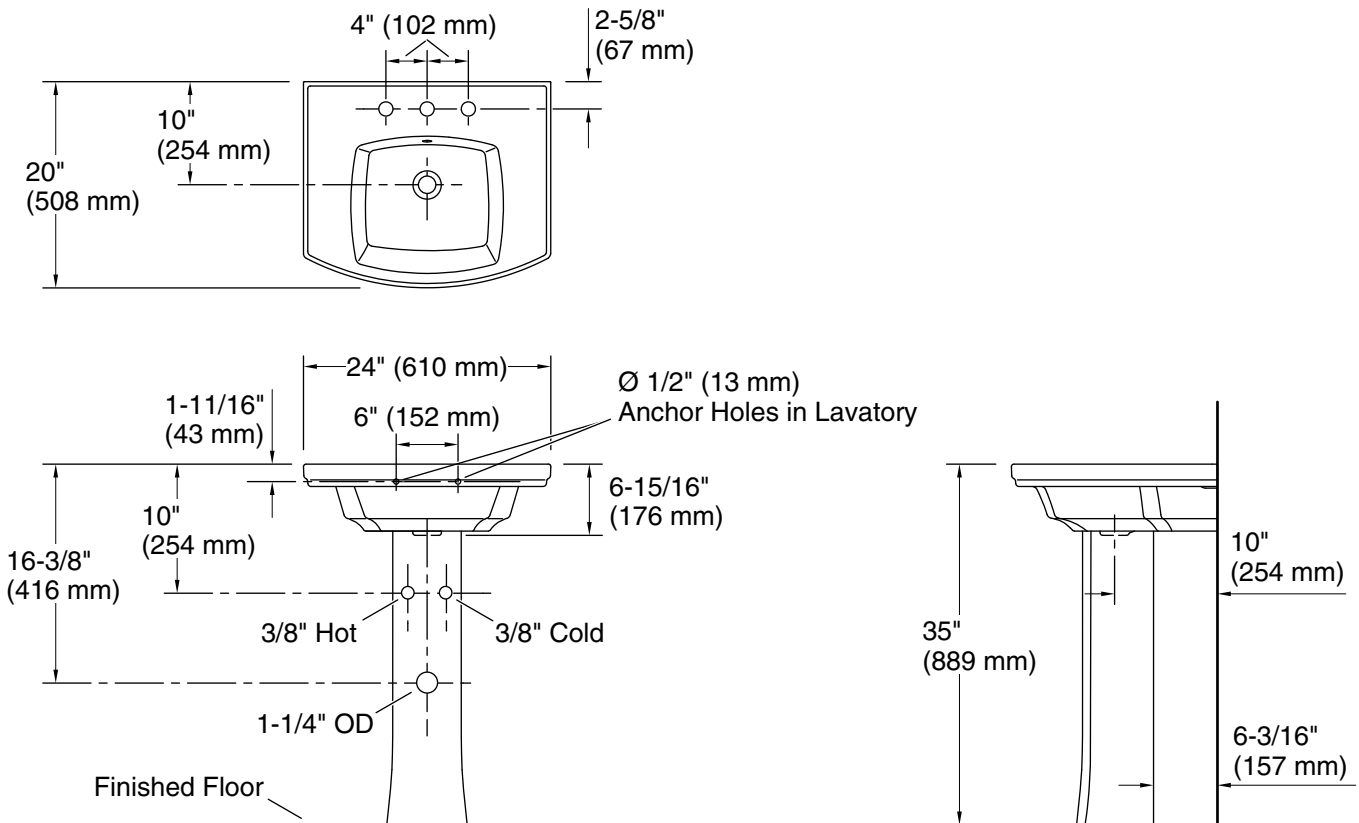

Features

- Rectangular basin
- 8" (203 mm) widespread faucet holes
- Overflow drain
- Combination consists of the K-24051-8 basin and the K-24052 pedestal
- Coordinates with other products in the Kelston collection

Material

- Vitreous china

Installation

- Pedestal

Recommended Products/Accessories

- K-23726 Drain treatment
- K-23725 Cast iron cleaner

Included Components

- K-24051-8 23-3/4" rectangular pedestal bathroom sink
- K-24052 Pedestal sink base

	0	White
---	---	-------

Technical Information

All product dimensions are nominal.

Bowl configuration: Single

Center(s): 8

Bowl area (Center): Length: 14-5/16" (364 mm)

Width: 13" (330 mm)

Bowl depth: 5-1/8" (130 mm)

Water depth: 3-1/16" (77 mm)

With overflow: Yes

Number of deck
holes: 3

Faucet hole spacing: 8" (203 mm)

Notes

Install this product according to the installation instructions.