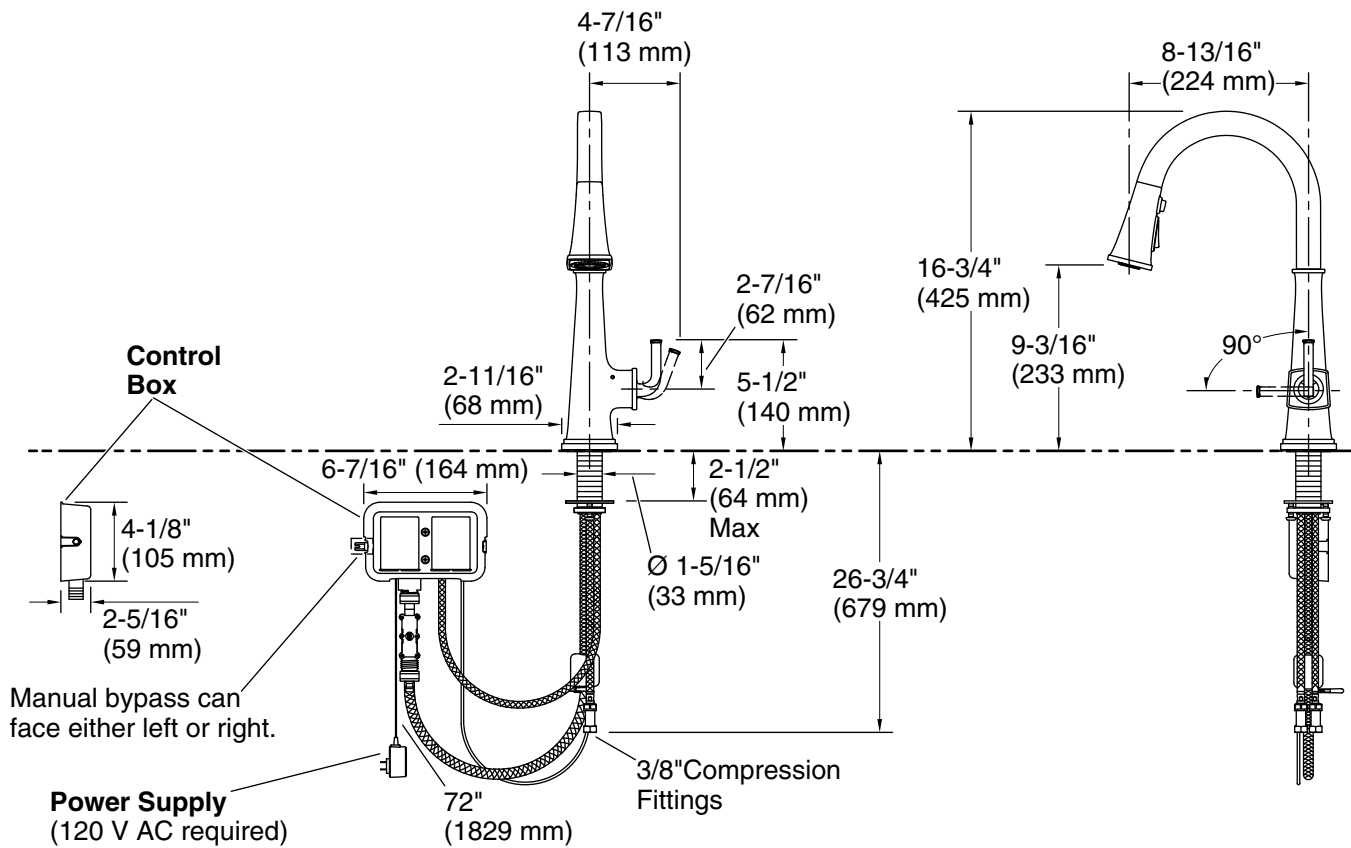

Touchless pull-down kitchen sink faucet with KOHLER® Konnect™ and three-function sprayhead K-23832-WB

Required Electrical Service

One circuit required, protected with Class A Ground-Fault Circuit-Interrupter (GFCI). Outside North America, this device may be known as a Residual Current Device (RCD).

120 V

Technical Information

All product dimensions are nominal.

Power source: Plug - AC, included

Drain included: No

Notes

Install this product according to the installation instructions.

ADA complaint for faucet handles only.

ADA, CSA B651 compliant when installed to the specific requirements of these regulations.