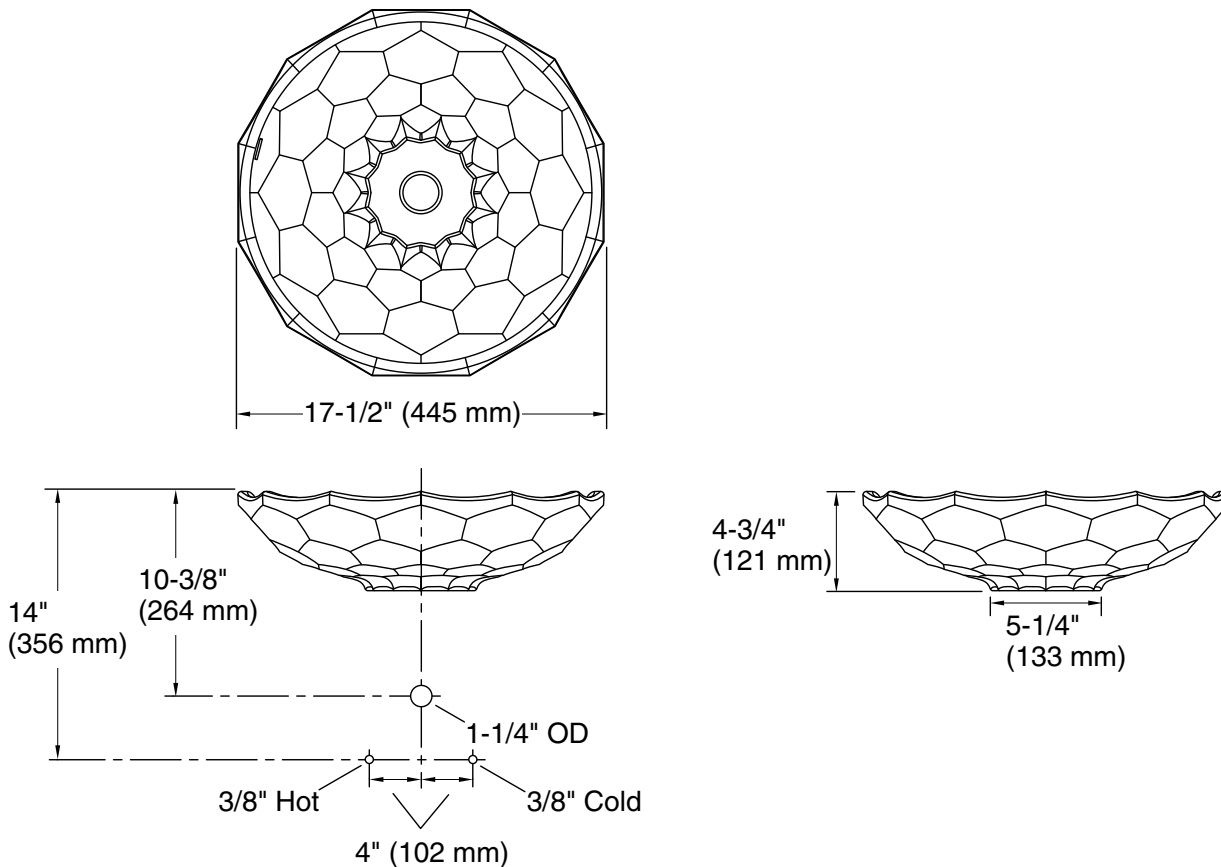

### Technical Information

All product dimensions are nominal.

Bowl configuration: Single

Bowl area (Only): Length: 15-7/8" (403 mm)  
Width: 15-7/8" (403 mm)  
Bowl depth: 4" (102 mm)  
Water depth: 4" (102 mm)