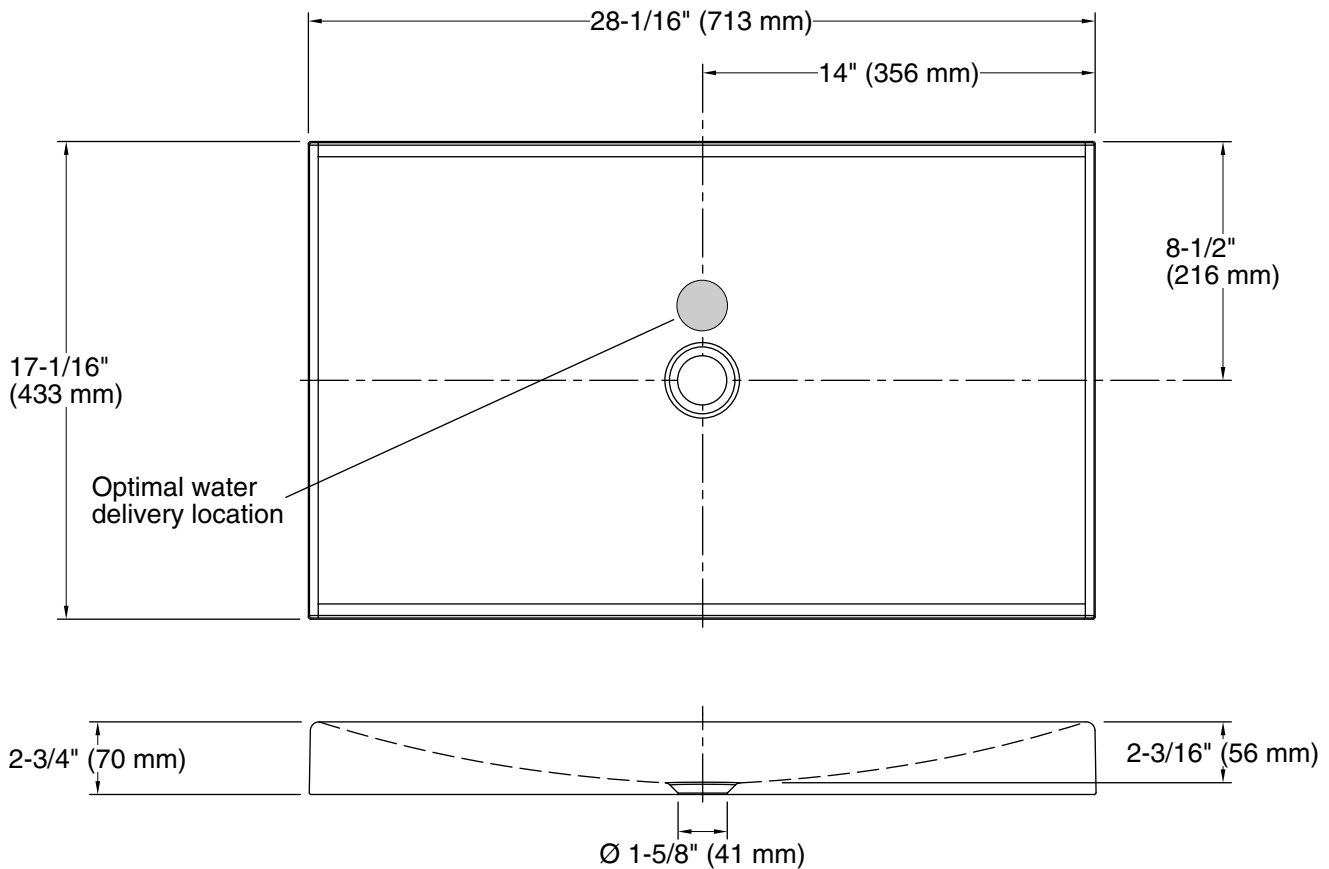

Technical Information

All product dimensions are nominal.

1. Bowl configuration: Single
2. Bowl area (Only): Length: 27-7/8" (708 mm)
   Width: 16-3/16" (411 mm)
   Bowl depth: 2-3/16" (56 mm)
   Water depth: 2-3/16" (56 mm)
3. With overflow: No
4. Drain hole: 1-5/8" (41 mm)

Notes

1. Install this product according to the installation instructions.
2. ADA compliant when installed to the specific requirements of these regulations.