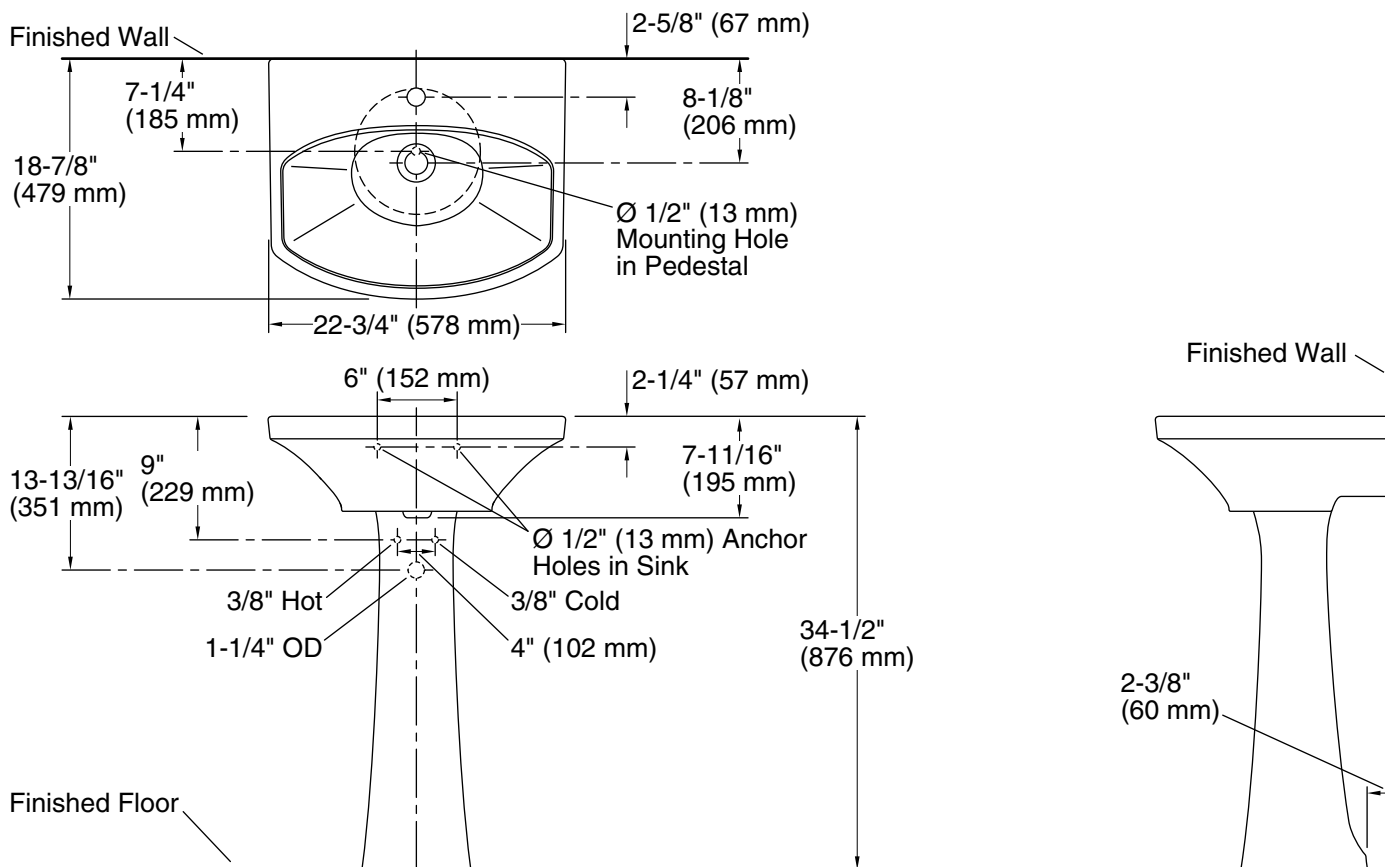

Cimarron®

22-3/4" rectangular pedestal bathroom sink

K-2362-1

Features

- Single faucet hole
- Overflow drain
- Combination consists of the K-2363-1 basin and the K-2364 pedestal
- Coordinates with other products in the Cimarron collection

Material

- Vitreous china

Installation

- Pedestal

Recommended Products/Accessories

- K-23726 Drain treatment
- K-23725 Cast iron cleaner

Included Components

- K-2363-1 22-3/4" rectangular pedestal bathroom sink
- K-2364 Pedestal

THE BOLD LOOK
OF **KOHLER®**

Technical Information

All product dimensions are nominal.

Bowl configuration:	Single
Bowl area (Only):	Length: 21" (533 mm) Width: 12-3/4" (324 mm) Water depth: 3-5/8" (92 mm)
With overflow:	Yes
Number of deck holes:	1
Faucet hole(s):	1-3/8" (35 mm)
Drain hole:	1-3/4" (44 mm)