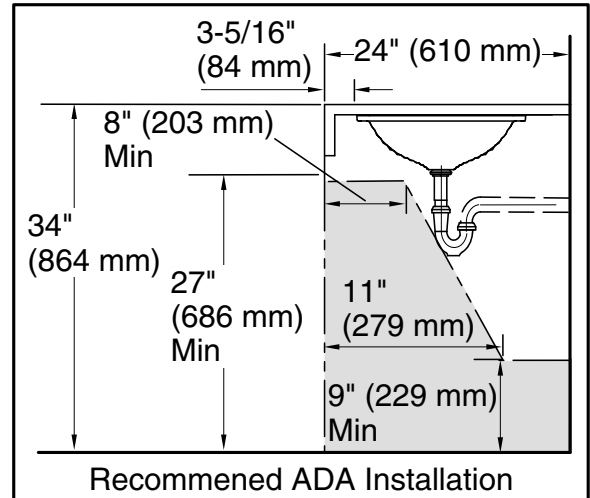

Technical Information

All product dimensions are nominal.

Bowl configuration:	Single
Bowl area (Only):	Length: 13-5/8" (345 mm)
	Width: 13-5/8" (345 mm)
	Bowl depth: 4-1/4" (108 mm)
	Water depth: 4-1/4" (108 mm)
With overflow:	No
Template:	1035896-7, required, included