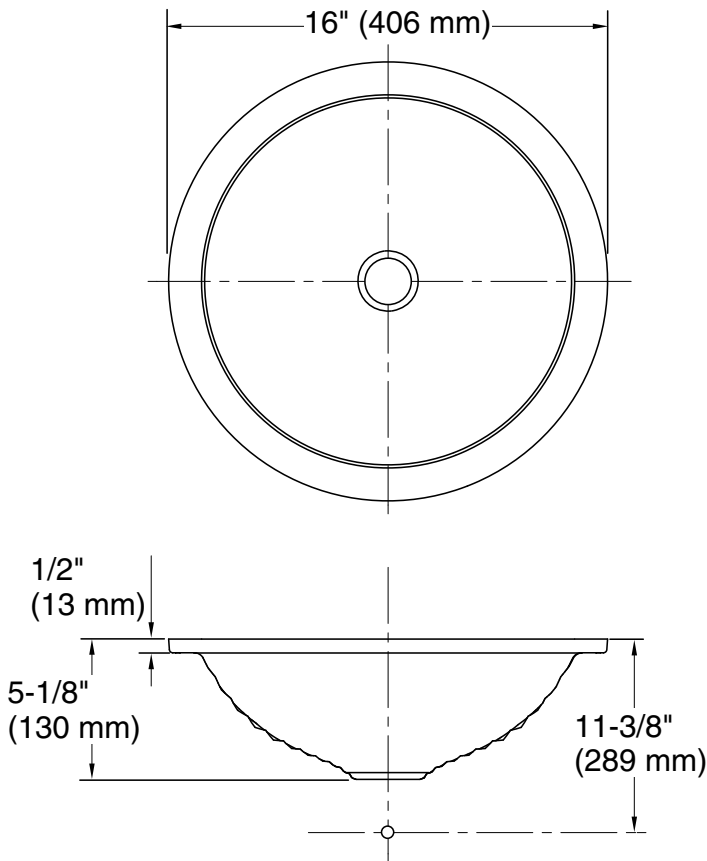

Technical Information

All product dimensions are nominal.

Bowl configuration:	Single
Bowl area (Only):	Length: 13-5/8" (345 mm)
	Width: 13-5/8" (345 mm)
	Bowl depth: 4-1/4" (108 mm)
	Water depth: 4-1/4" (108 mm)
With overflow:	No
Template:	1035896-7, required, included