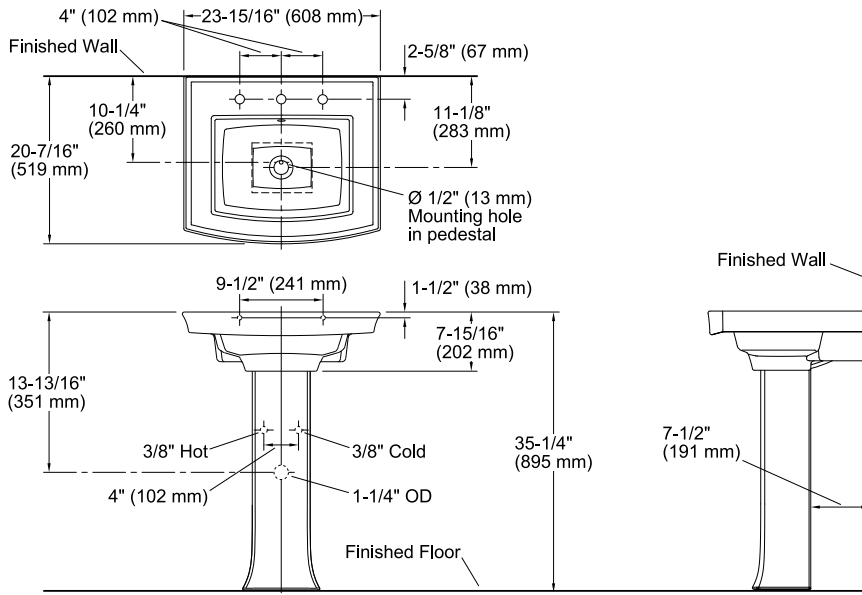

Features

- 8" (203 mm) widespread faucet holes
- Classic rectangular basin
- Overflow drain
- Combination consists of the K-2358-8 basin and the K-2357 pedestal
- Coordinates with other products in the Archer collection

Material

- Vitreous china

Installation

- Pedestal

Recommended Products/Accessories

- K-7605-P Angle Supply with Stop (pair)
- K-8998 P-Trap
- K-23726 Drain treatment
- K-23725 Cast iron cleaner

Included Components

Color tiles intended for reference only.

Color	Code	Description
	0	White
	96	Biscuit
	NY	Dune
	95	Ice™ Grey
	58	Thunder™ Grey
	7	Black Black™

Technical Information

All product dimensions are nominal.

Bowl configuration:	Single
Center(s):	8
Bowl area (Only):	Length: 16-1/4" (413 mm) Width: 11-15/16" (303 mm) Water depth: 4" (102 mm)
With overflow:	Yes
Number of deck holes:	3
Faucet hole spacing:	8" (203 mm)
Faucet hole(s):	1-3/8" (35 mm)
Drain hole:	1-3/4" (44 mm)