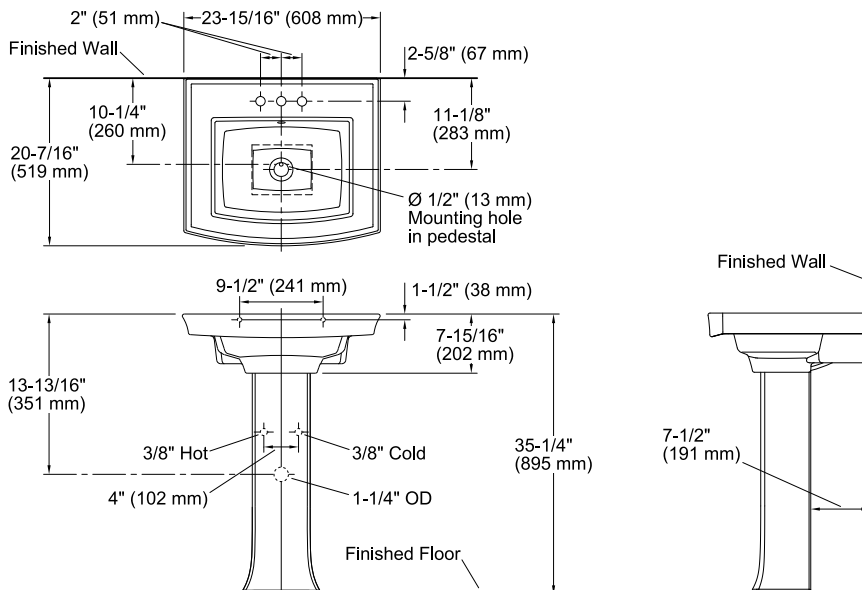

Features

- 4" (102 mm) centerset faucet holes
- Classic rectangular basin
- Overflow drain
- Combination consists of the K-2358-4 basin and the K-2357 pedestal
- Coordinates with other products in the Archer collection

Material

- Vitreous china

Installation

- Pedestal

Recommended Products/Accessories

- K-7605-P Angle Supply with Stop (pair)
- K-8998 P-Trap
- K-23726 Drain treatment
- K-23725 Cast iron cleaner

Included Components

- K-2357 Bathroom Sink Pedestal
- K-2358-4 24" rectangular pedestal bathroom sink

Codes/Standards

ASME A112.19.2/CSA B45.1

KOHLER® One-Year Limited Warranty

See website for detailed warranty information.

Available Colors/Finishes

Color tiles intended for reference only.

Color	Code	Description
	0	White
	96	Biscuit
	NY	Dune
	95	Ice™ Grey
	58	Thunder™ Grey
	7	Black Black™

Technical Information

All product dimensions are nominal.

Bowl configuration:	Single
Center(s):	4
Bowl area (Only):	Length: 16-1/4" (413 mm) Width: 11-15/16" (303 mm) Water depth: 4" (102 mm)
With overflow:	Yes
Number of deck holes:	3
Faucet hole spacing:	4" (102 mm)
Faucet hole(s):	1-1/4" (32 mm)
Drain hole:	1-3/4" (44 mm)