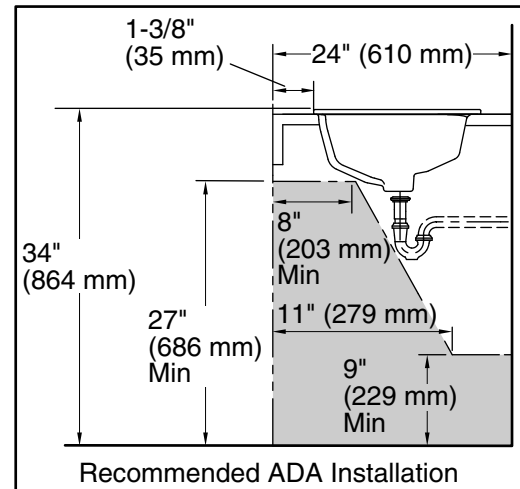

Technical Information

All product dimensions are nominal.

Bowl configuration:	Single
Center(s):	8
Bowl area (Only):	Length: 16-7/8" (429 mm) Width: 12-9/16" (319 mm) Water depth: 4" (102 mm)
With overflow:	Yes
Number of deck holes:	3
Faucet hole spacing:	8" (203 mm)
Faucet hole(s):	1-3/8" (35 mm)
Drain hole:	1-3/4" (44 mm)
Template:	1051936-7, required, included

Notes

Install this product according to the installation instructions.

NOTICE: Countertop manufacturer or cutter must use the cut-out template provided with the product, or a current one provided by Kohler Co. (call 1-800-4KOHLER). Kohler Co. is not responsible for cutout errors when the incorrect cut-out template is used.

ADA, OBC, CSA B651 compliant when installed to the specific requirements of these regulations.