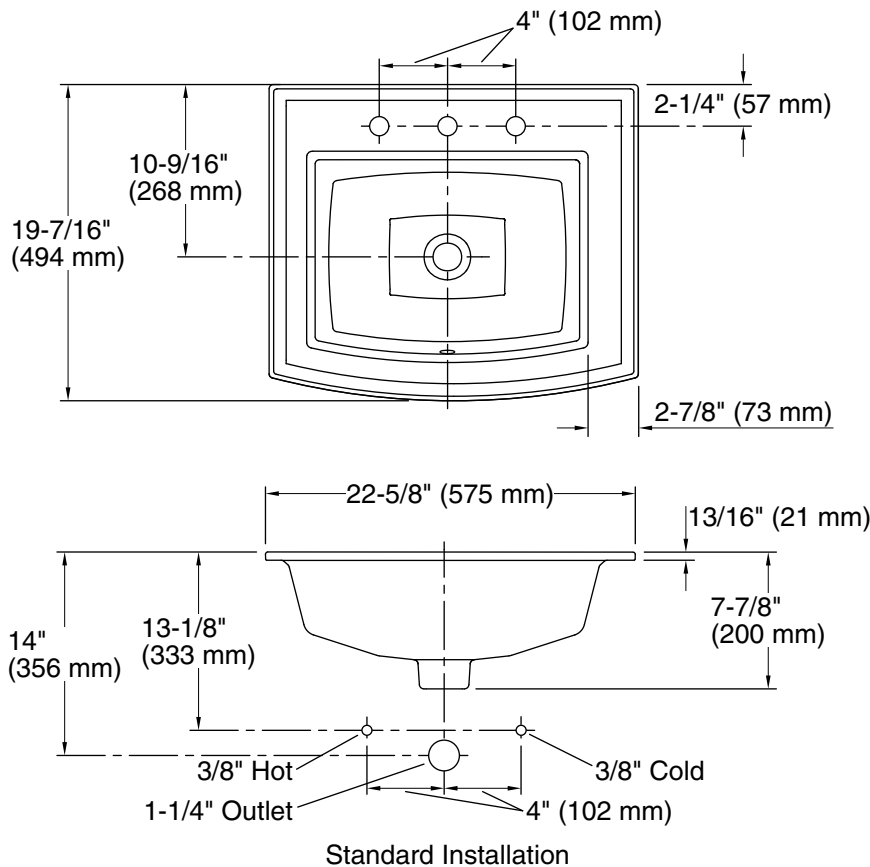

Technical Information

All product dimensions are nominal.

Bowl configuration:	Single
Center(s):	8
Bowl area (Only):	Length: 16-7/8" (429 mm) Width: 12-9/16" (319 mm) Water depth: 4" (102 mm)
With overflow:	Yes
Number of deck holes:	3
Faucet hole spacing:	8" (203 mm)
Faucet hole(s):	1-3/8" (35 mm)
Drain hole:	1-3/4" (44 mm)
Template:	1051936-7, required, included

Notes

Install this product according to the installation instructions.

NOTICE: Countertop manufacturer or cutter must use the cut-out template provided with the product, or a current one provided by Kohler Co. (call 1-800-4KOHLER). Kohler Co. is not responsible for cutout errors when the incorrect cut-out template is used.

ADA, OBC, CSA B651 compliant when installed to the specific requirements of these regulations.