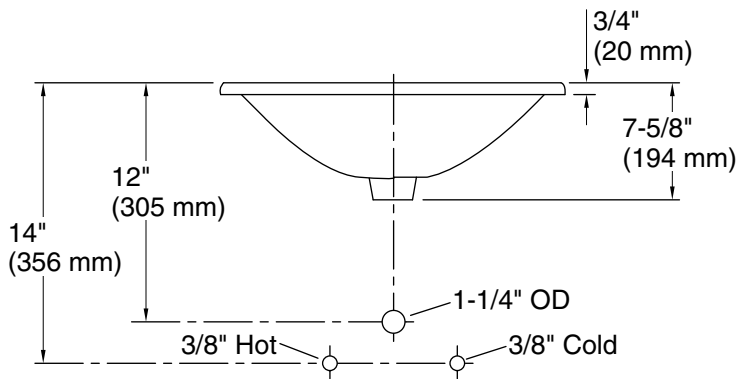

### Technical Information

All product dimensions are nominal.

- Bowl configuration: Single
- Center(s): 8
- Bowl area (Only): Length: 20-3/8" (518 mm)  
 Width: 11-1/2" (292 mm)  
 Water depth: 3-5/8" (92 mm)
- With overflow: Yes
- Number of deck holes: 3
- Faucet hole spacing: 8" (203 mm)
- Faucet hole(s): 1-3/8" (35 mm)
- Drain hole: 1-3/4" (44 mm)
- Template: 1017302-7, required, included