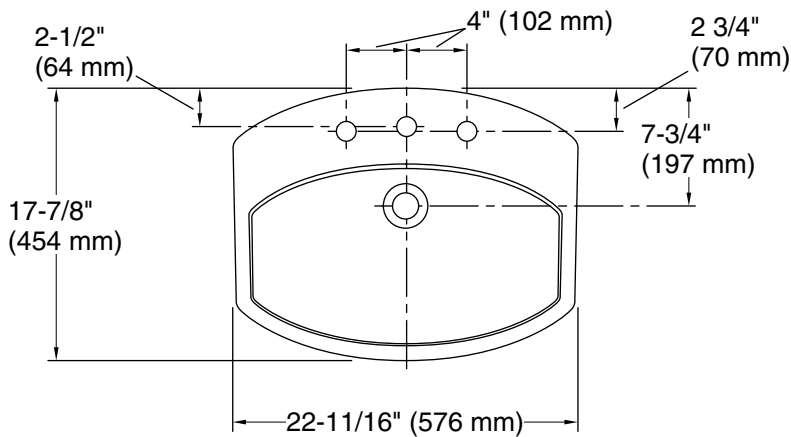

Recommended ADA Installation