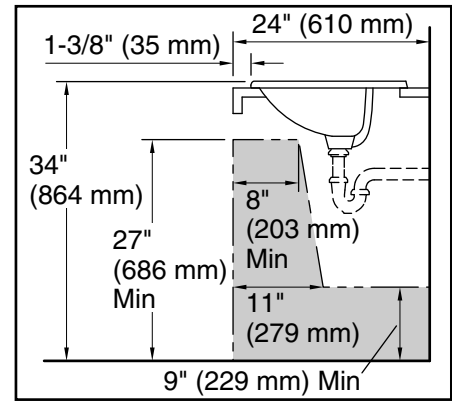

Recommended ADA Installation