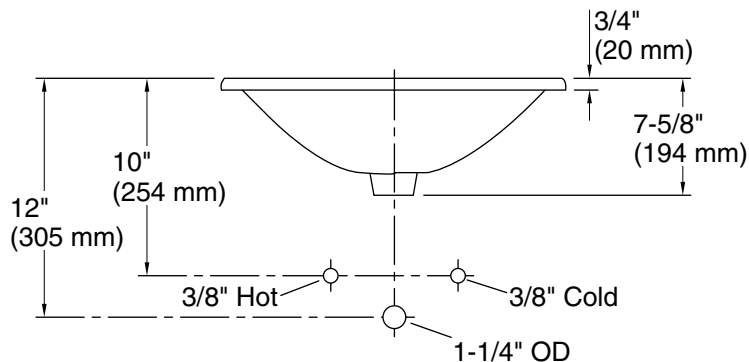

#### Features

- 4" (102 mm) centerset faucet holes
- Overflow drain
- Coordinates with other products in the Cimarron collection

## Technical Information

All product dimensions are nominal.

Bowl configuration:	Single
Center(s):	4
Bowl area (Only):	Length: 20-3/8" (518 mm) Width: 11-1/2" (292 mm) Water depth: 3-5/8" (92 mm)
With overflow:	Yes
Number of deck holes:	3
Faucet hole spacing:	4" (102 mm)
Faucet hole(s):	1-1/4" (32 mm)
Drain hole:	1-3/4" (44 mm)
Template:	1017302-7, required, included