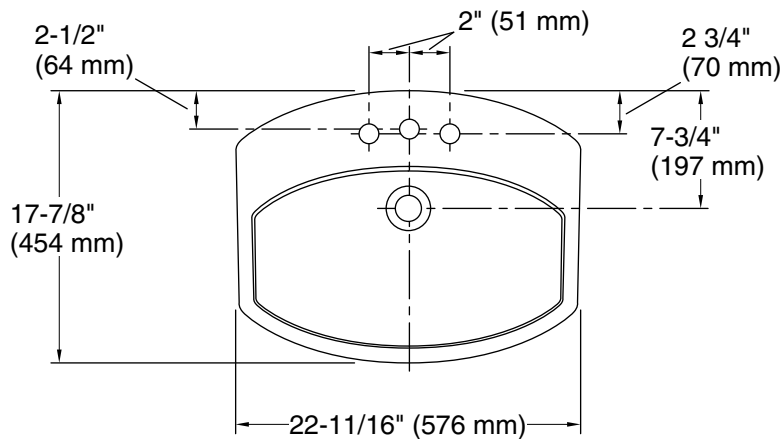

Recommended ADA Installation