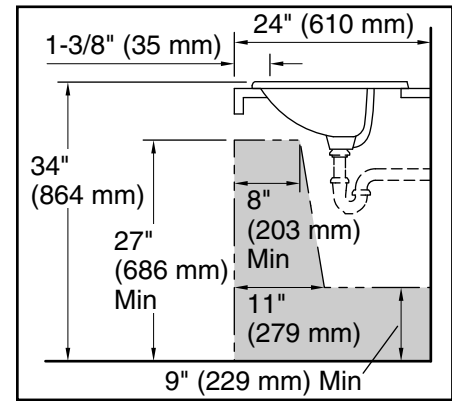

Recommended ADA Installation