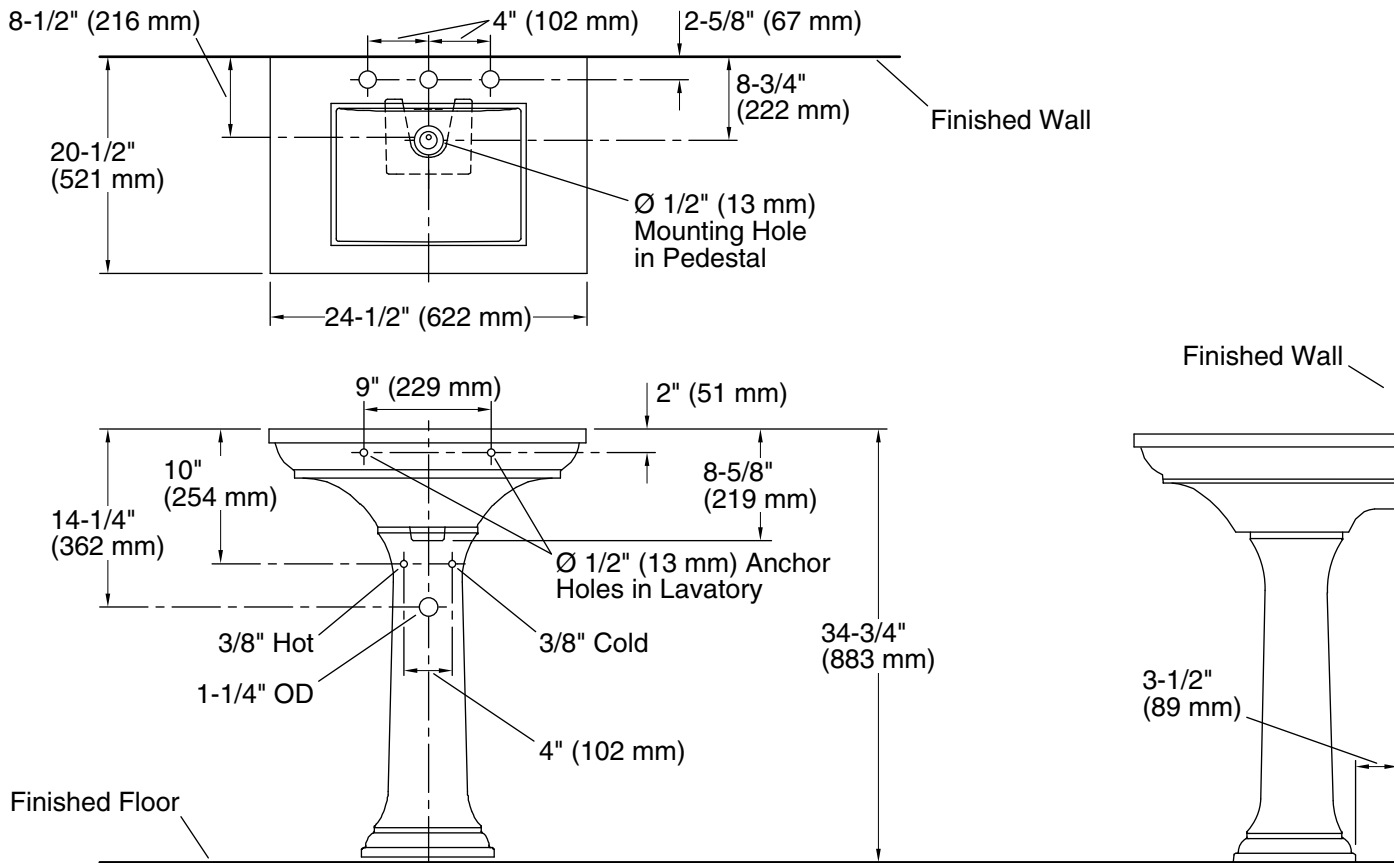

Memoirs® Stately

24-1/2" rectangular pedestal bathroom sink
K-2344-8

Features

- 8" (203 mm) widespread faucet holes
- Elegant rectangular basin
- Overflow drain
- Combination consists of the K-29999-8 basin and the K-2267 pedestal
- Coordinates with other products in the Memoirs collection

Technical Information

All product dimensions are nominal.

Bowl configuration:	Single
Center(s):	8
Bowl area (Only):	Length: 15-1/2" (394 mm) Width: 11-5/8" (295 mm) Water depth: 5" (127 mm)
With overflow:	Yes
Number of deck holes:	3
Faucet hole spacing:	8" (203 mm)
Faucet hole(s):	1-3/8" (35 mm)
Drain hole:	1-3/4" (44 mm)