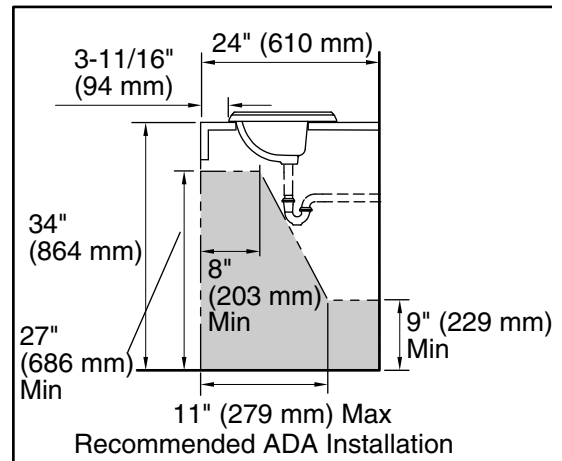

### Technical Information

All product dimensions are nominal.

Bowl configuration:	Single
Bowl area (Only):	Length: 17" (432 mm) Width: 10" (254 mm) Water depth: 5" (127 mm)
With overflow:	Yes
Number of deck holes:	1
Faucet hole(s):	1-3/8" (35 mm)
Drain hole:	1-3/4" (44 mm)
Template:	1003676, required, included