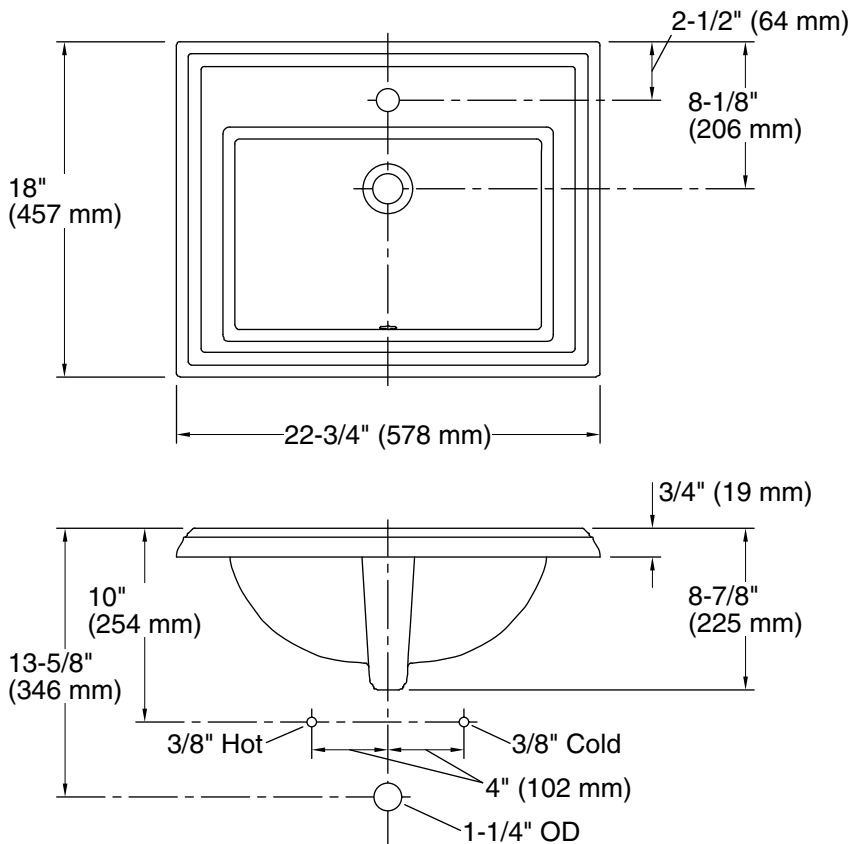

### Technical Information

All product dimensions are nominal.

Bowl configuration:	Single
Bowl area (Only):	Length: 17" (432 mm) Width: 10" (254 mm) Water depth: 5" (127 mm)
With overflow:	Yes
Number of deck holes:	1
Faucet hole(s):	1-3/8" (35 mm)
Drain hole:	1-3/4" (44 mm)
Template:	1003676, required, included