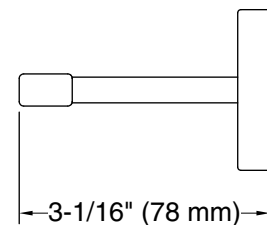

Color tiles intended for reference only.

Color	Code	Description
	CP	Polished Chrome
	BN	Vibrant® Brushed Nickel
	BL	Matte Black
	2MB	Vibrant® Brushed Moderne Brass

Technical Information

All product dimensions are nominal.