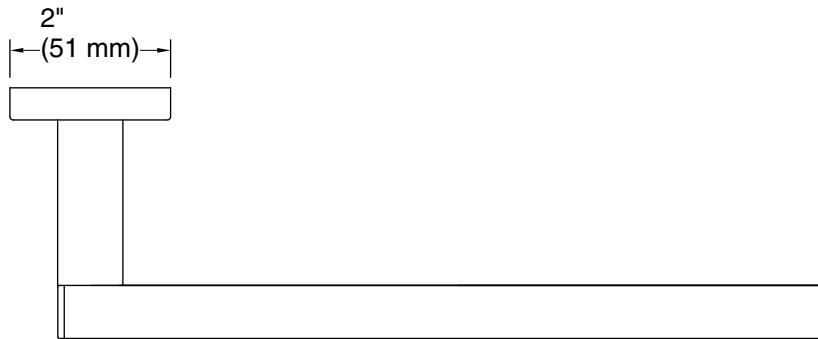

Color tiles intended for reference only.

Color	Code	Description
	CP	Polished Chrome
	BN	Vibrant® Brushed Nickel
	BL	Matte Black
	2MB	Vibrant® Brushed Moderne Brass

Technical Information

All product dimensions are nominal.