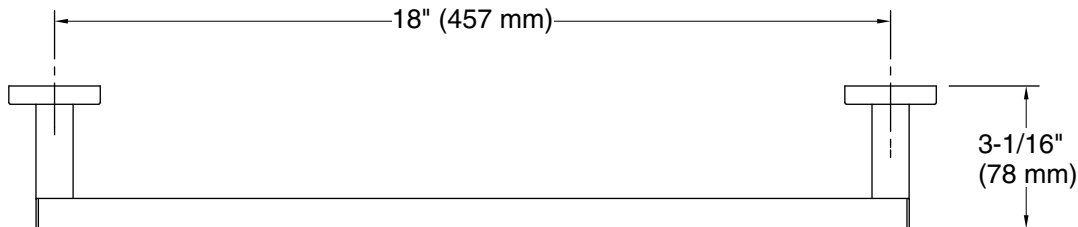

Technical Information

All product dimensions are nominal.

Material: Zinc, Stainless Steel

Notes

Install this product according to the installation instructions.

CAUTION: Risk of personal injury. Do not install these products in any area where they are likely to be used inadvertently as a grab bar or support bar. These products are not designed or intended for use as a grab bar or support bar.