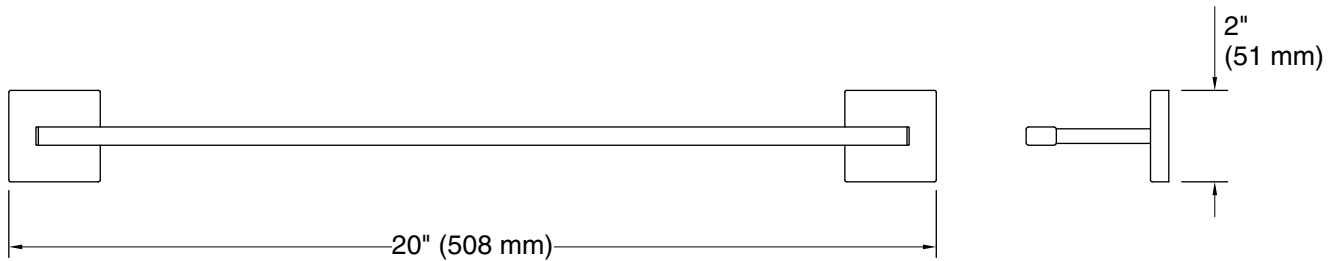

Technical Information

All product dimensions are nominal.

Material: Zinc, Stainless Steel

Notes

Install this product according to the installation instructions.

CAUTION: Risk of personal injury. Do not install these products in any area where they are likely to be used inadvertently as a grab bar or support bar. These products are not designed or intended for use as a grab bar or support bar.