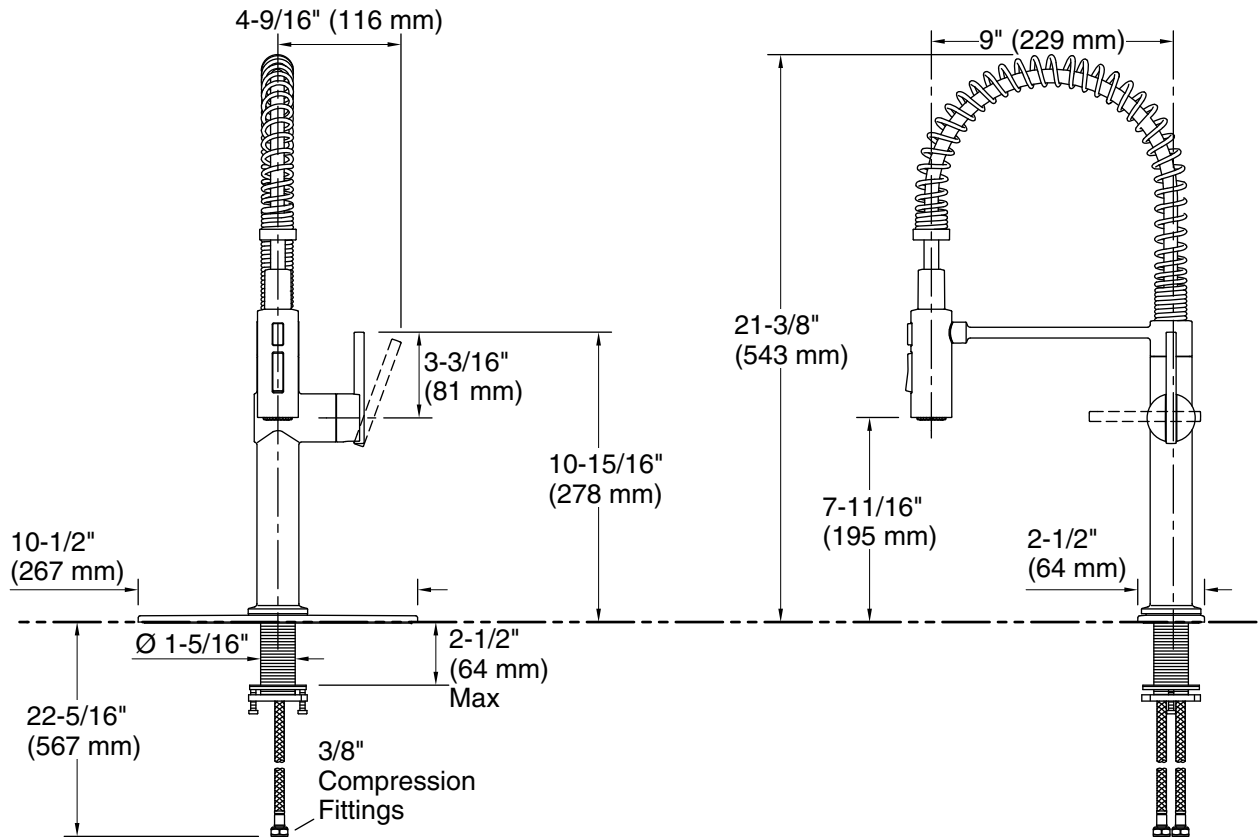

Optional Products/Accessories

- K-22071 Three-hole kitchen faucet escutcheon

ADA **CSA B651**

Codes/Standards

ASME A112.18.1/CSA B125.1
NSF/ANSI/CAN 61
NSF/ANSI/CAN 372
All applicable US Federal and State material regulations
DOE - Energy Policy Act 1992
California Energy Commission (CEC)
ADA
ICC/ANSI A117.1
CSA B651

Technical Information

All product dimensions are nominal.

Drain included: No

Spout:

Spout reach: 9" (229 mm)

Pressure/fixture Supply Requirements

Fixture pressure max (static): 125 psi (861.8 kPa)

Fixture pressure min (static): 20 psi (137.9 kPa)