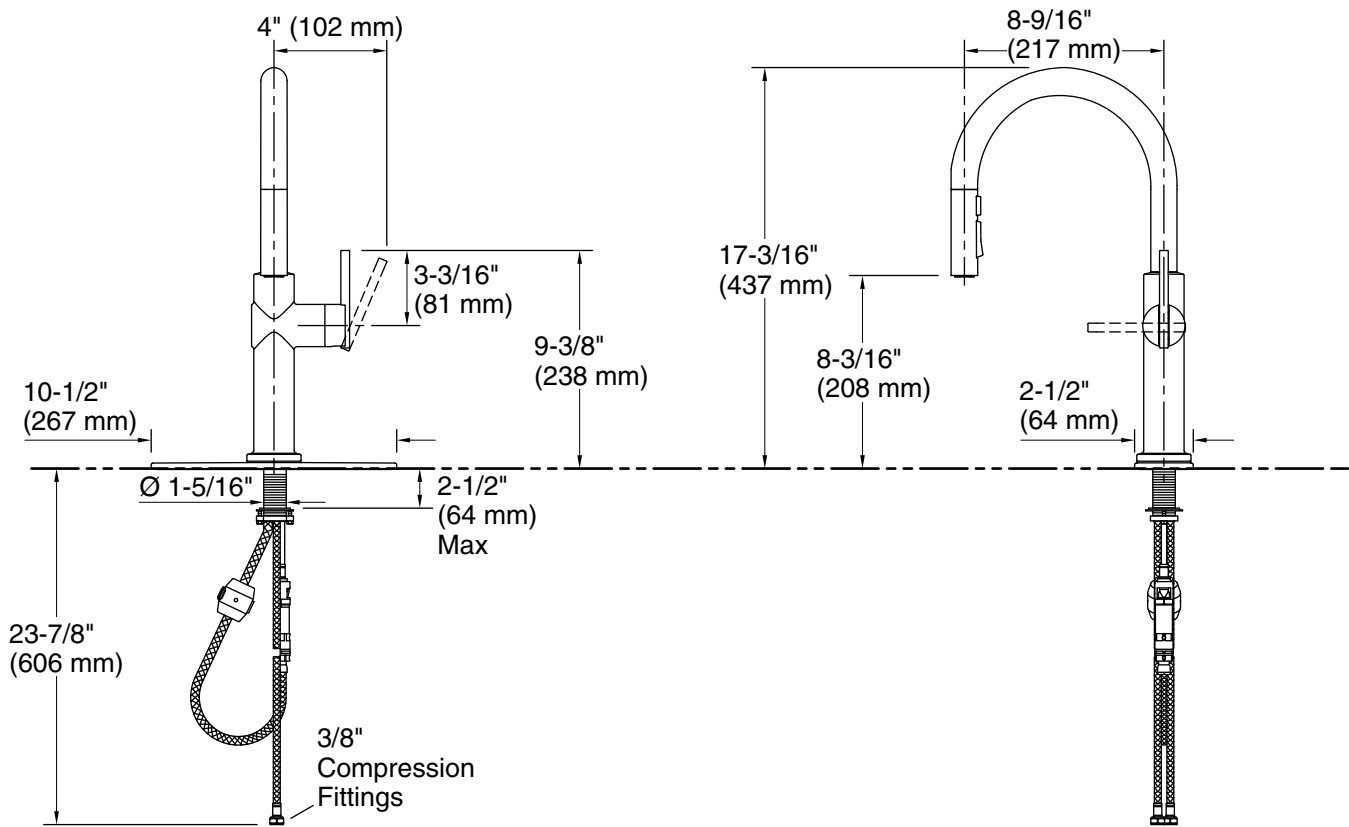

## Installation

- Single-hole or three-hole installation (escutcheon plate included)
- Flexible supply lines simplify installation

### Technical Information

All product dimensions are nominal.

Drain included: No

### Spout:

Spout reach: 8-9/16" (217 mm)