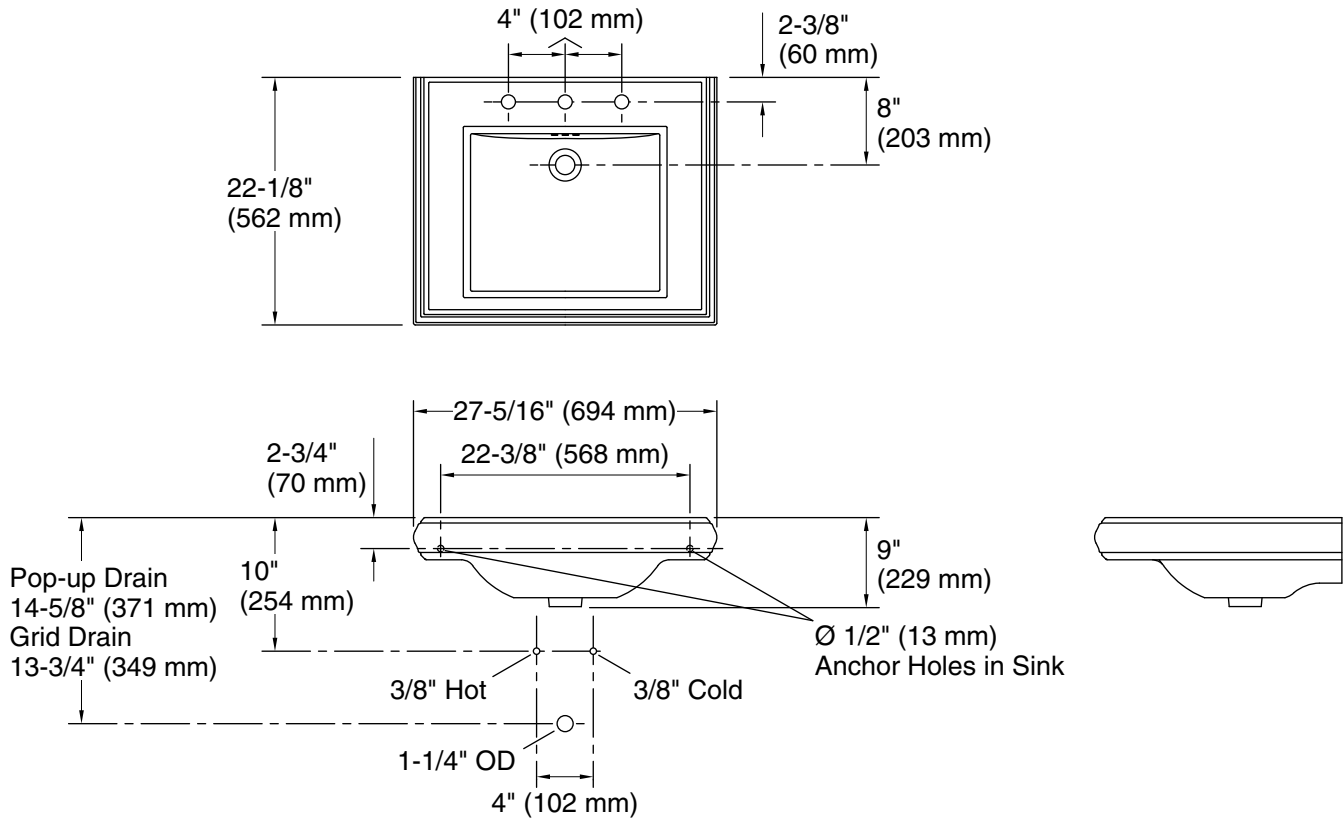

Features

- 8" (203 mm) widespread faucet holes
- Refined rectangular basin
- Overflow drain
- Combines with the K-2267 pedestal to create the K-2258-8 Memoirs pedestal sink
- Combines with the K-30010 Memoirs console table legs to create a complete console table solution
- Coordinates with other products in the Memoirs collection

Technical Information

All product dimensions are nominal.

Bowl configuration:	Single
Center(s):	8
Bowl area:	Length: 18" (457 mm) Width: 15" (381 mm) Water depth: 5-1/4" (133 mm)
With overflow:	Yes
Number of deck holes:	3
Faucet hole spacing:	8" (203 mm)
Faucet hole(s):	1-3/8" (35 mm)
Drain hole:	1-3/4" (44 mm)