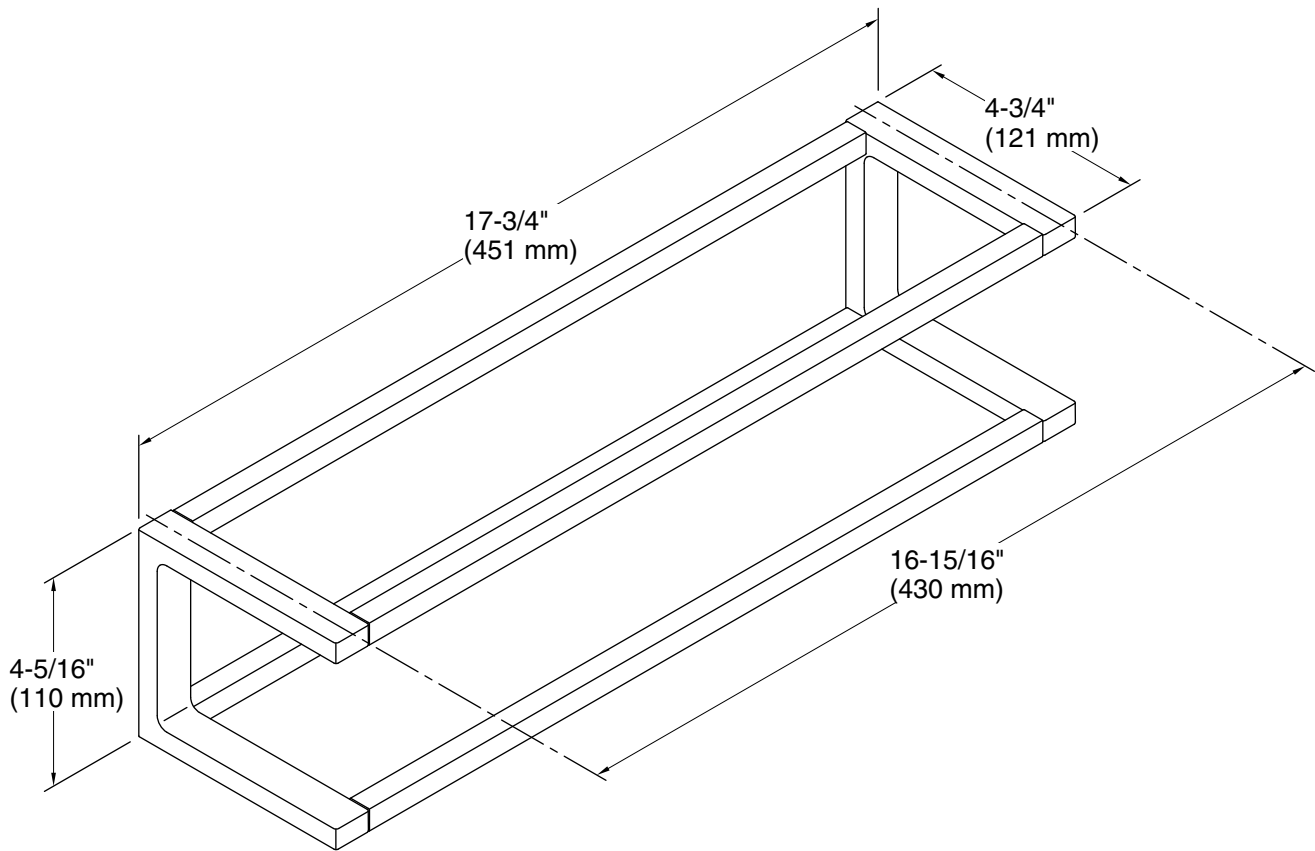

Technical Information

All product dimensions are nominal.

Material: Zinc, Brass

Notes

Install this product according to the installation instructions.

CAUTION: Risk of personal injury. Do not install these products in any area where they are likely to be used inadvertently as a grab bar or support bar. These products are not designed or intended for use as a grab bar or support bar.