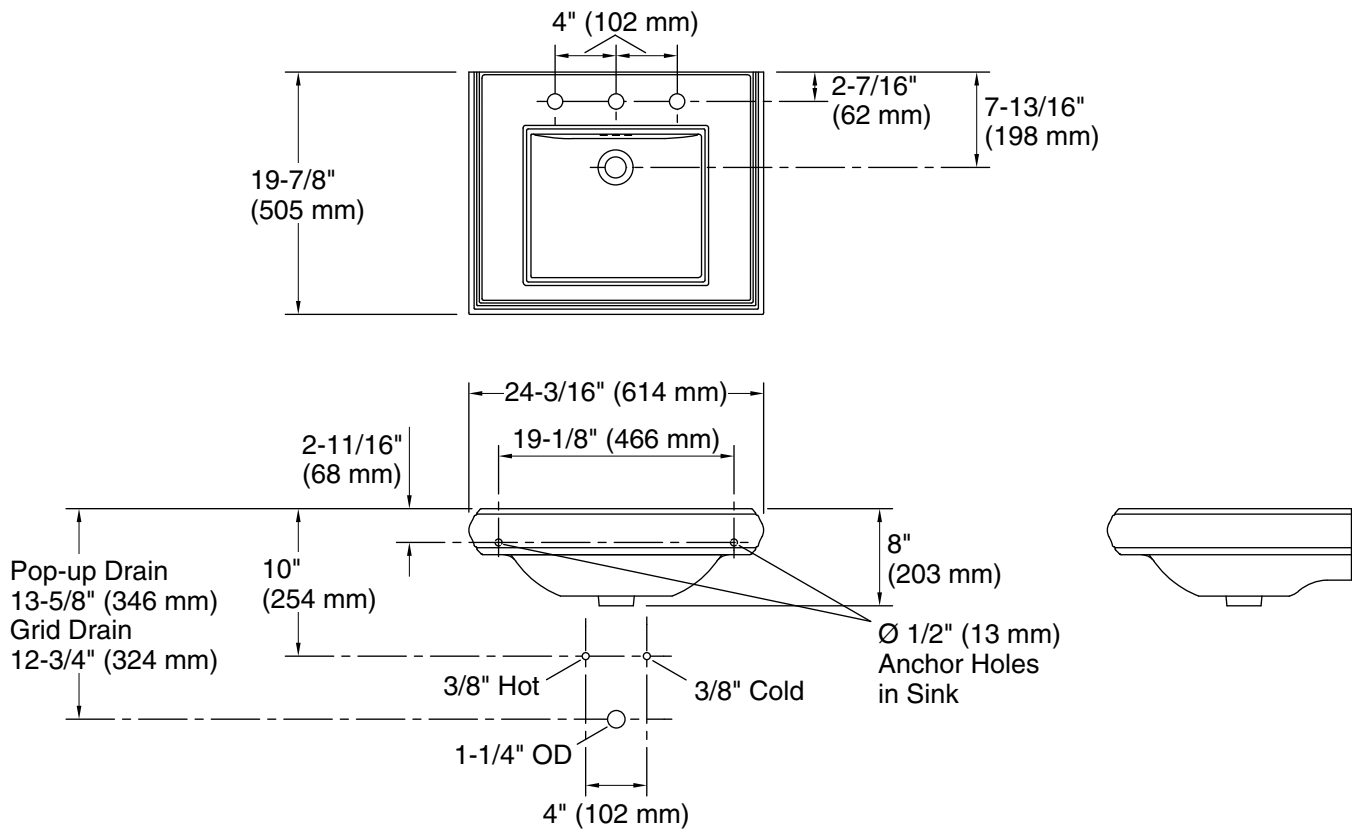

Features

- 8" (203 mm) widespread faucet holes
- Refined rectangular basin
- Overflow drain
- Combines with the K-2267 pedestal to create the K-2238-8 Memoirs pedestal sink
- Combines with the K-30009 Memoirs console table legs to create a complete console table solution
- Coordinates with other products in the Memoirs collection

Technical Information

All product dimensions are nominal.

Bowl configuration:	Single
Center(s):	8
Bowl area:	Length: 15" (381 mm) Width: 13" (330 mm) Water depth: 4-1/2" (114 mm)
With overflow:	Yes
Number of deck holes:	3
Faucet hole spacing:	8" (203 mm)
Faucet hole(s):	1-3/8" (35 mm)
Drain hole:	1-3/4" (44 mm)