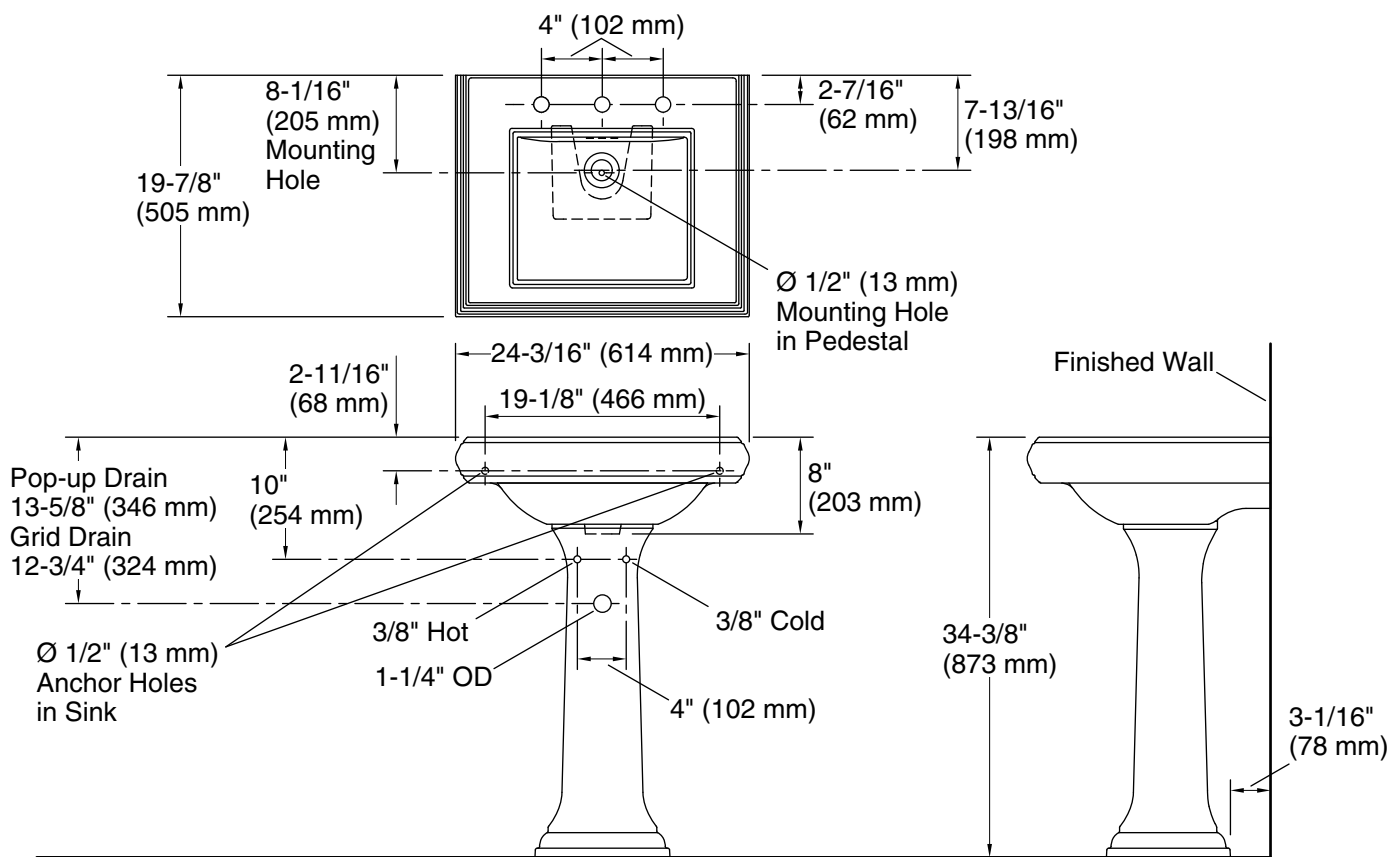

### Technical Information

All product dimensions are nominal.

Bowl configuration:	Single
Center(s):	8
Bowl area (Only):	Length: 15" (381 mm) Width: 13" (330 mm) Water depth: 4-1/2" (114 mm)
With overflow:	Yes
Number of deck holes:	3
Faucet hole spacing:	8" (203 mm)
Faucet hole(s):	1-3/8" (35 mm)
Drain hole:	1-3/4" (44 mm)