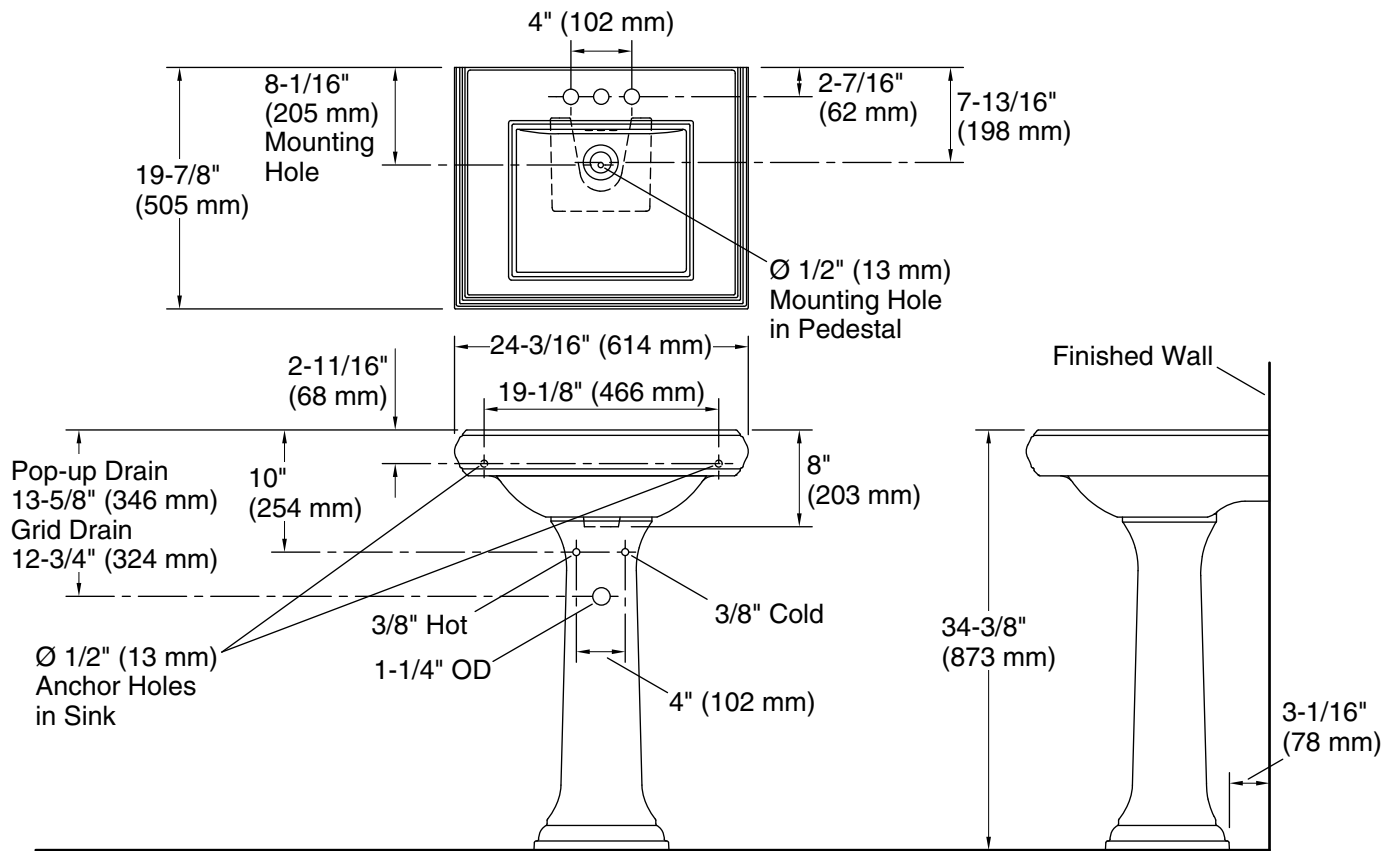

Memoirs® Classic

24-1/4" rectangular pedestal bathroom sink
K-2238-4

Features

- 4" (102 mm) centerset faucet holes
- Refined rectangular basin
- Overflow drain
- Combination consists of the K-2239-4 basin and the K-2267 pedestal
- Coordinates with other products in the Memoirs collection

- 1041816 Hardware kit, Hollow Wall

Included Components

- K-2239-4 Pedestal/Console Table Bathroom Sink
- K-2267 Bathroom Sink Pedestal

Codes/Standards

ASME A112.19.2/CSA B45.1

KOHLER® One-Year Limited Warranty

Technical Information

All product dimensions are nominal.

Bowl configuration:	Single
Center(s):	4
Bowl area (Only):	Length: 15" (381 mm) Width: 13" (330 mm) Water depth: 4-1/2" (114 mm)
With overflow:	Yes
Number of deck holes:	3
Faucet hole spacing:	4" (102 mm)
Faucet hole(s):	1-1/4" (32 mm)
Drain hole:	1-3/4" (44 mm)