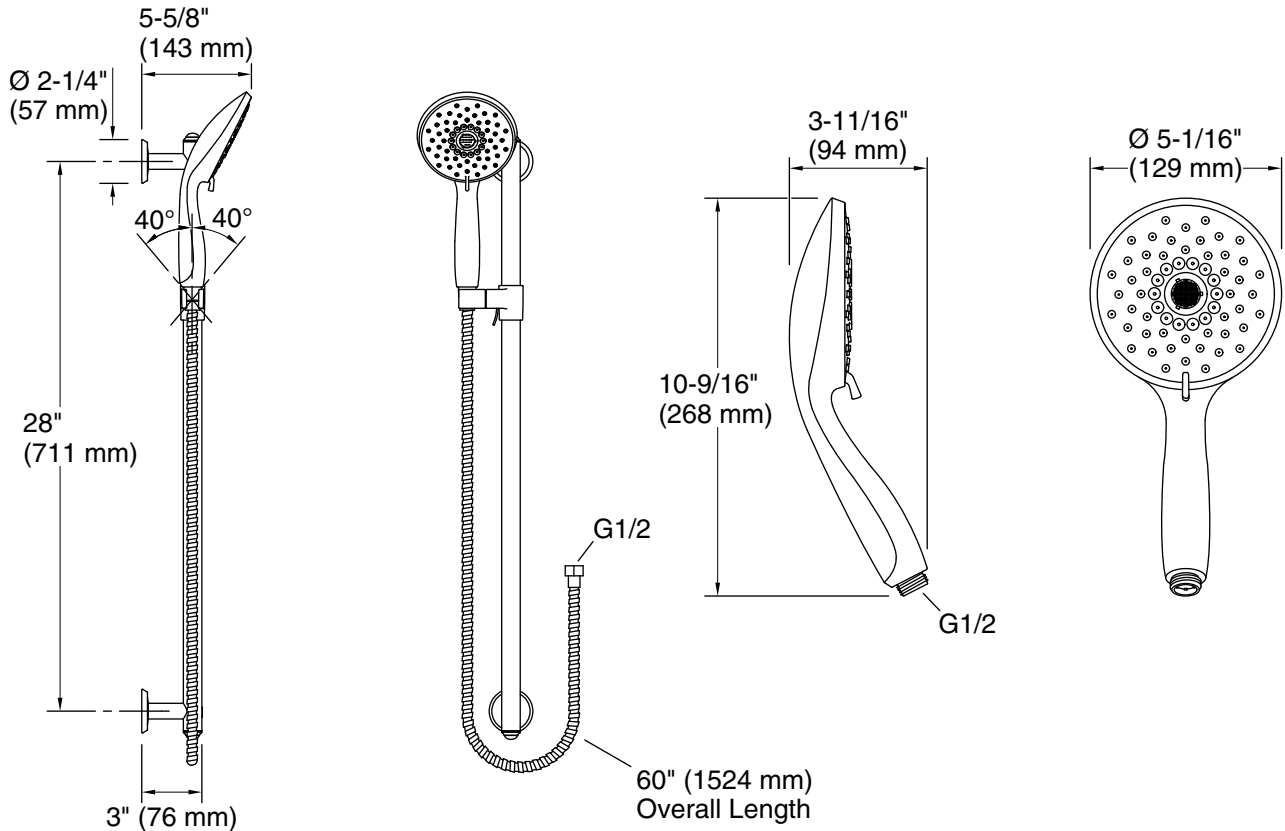

Technical Information

All product dimensions are nominal.

Handshower:

Rated maximum flow:	1.75 gal/min (6.6 l/min)
Pressure:	45 psi (3.1 bar)

Notes

Install this product according to the installation instructions.

IMPORTANT! The slide bar must be mounted to stud framing supports at both the top and bottom mounting locations. Plastic wall anchors will not support the slide bar. Do not use or depend on plastic wall anchors to attach the slide bar.

Plumbing codes may require that an atmospheric vacuum breaker be installed in-line to handshowers. Consult with local codes.

ADA compliant when installed to the specific requirements of these regulations.