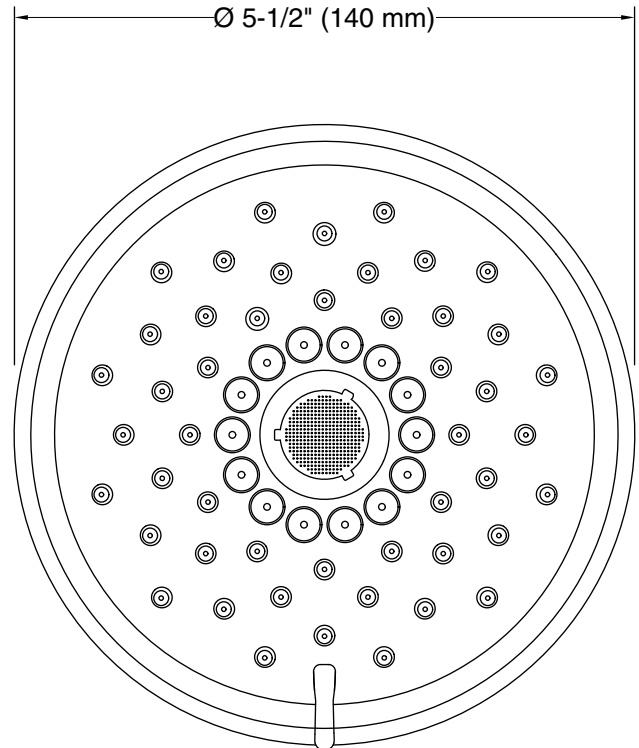

Features

- Multifunction showerhead and handshower each have advanced spray engines to provide three experiences: full coverage, pulsating massage, and silk spray
- Full coverage spray produces an encompassing spray ideal for everyday use
- Pulsating massage spray targets sore muscles to ease away aches and pains
- Silk spray releases a dense, luxurious spray ideal for rinsing
- Thumb tab allows for a smooth transition between sprays
- MasterClean™ sprayface features an easy-to-clean surface that withstands mineral buildup
- 2.5 gpm (9.5 lpm) maximum flow rate
- Coordinates with Purist®, Stillness®, and Composed® faucets and accessories

Material

- KOHLER® finishes resist corrosion and tarnishing

Installation

- Shower arm and flange sold separately
- 1/2"-14 NPT connection.
- Wall-mount

Recommended Products/Accessories

K-7397 Shower Arm and Flange
K-7395 Shower Arm and Flange
K-933 Shower Arm and Flange
K-23723 Faucet cleaner

Color	Code	Description
	CP	Polished Chrome
	SN	Vibrant® Polished Nickel
	BN	Vibrant® Brushed Nickel
	BV	Vibrant® Brushed Bronze
	BL	Matte Black
	TT	Vibrant Titanium

Technical Information

All product dimensions are nominal.

Showerhead/Body Spray:

Rated maximum flow: 2.5 gal/min (9.5 l/min)

Notes

Install this product according to the installation instructions.