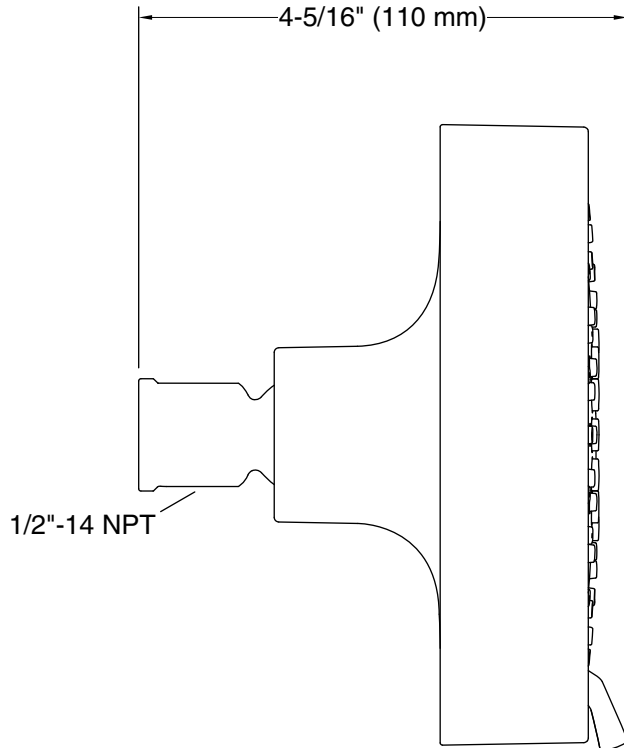

Technical Information

All product dimensions are nominal.

Showerhead/Body Spray:

Rated maximum flow: 2.5 gal/min (9.5 l/min)

Notes

Install this product according to the installation instructions.