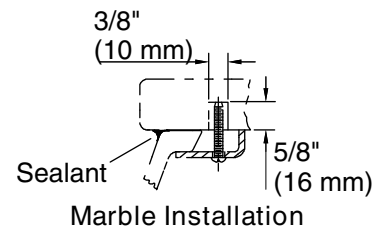

Technical Information

All product dimensions are nominal.

Bowl area:	Length: 19" (483 mm)
	Width: 15" (381 mm)
	Water depth: 4" (102 mm)
With overflow:	Yes
Drain hole:	1-3/4" (44 mm)
Template:	1018997-7, required, not included

Notes

Install this product according to the installation instructions.

NOTICE: Countertop manufacturer or cutter must use the current product template available at www.kohler.com, or by calling 1-800-4KOHLER. Kohler Co. is not responsible for cutout errors when the incorrect cutout template is used.

ADA compliant when installed to the specific requirements of these regulations.