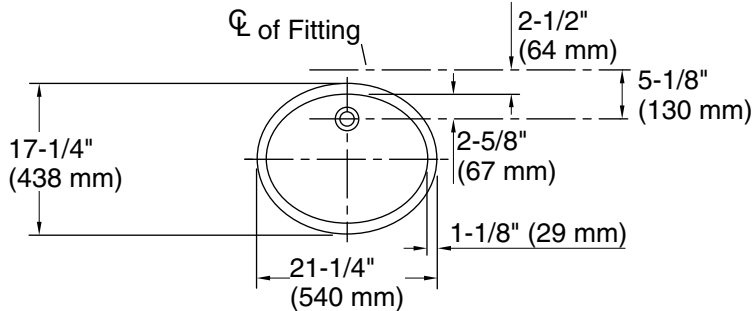

See website for detailed warranty information.

Available Colors/Finishes

Color tiles intended for reference only.

Color	Code	Description
	0	White
	96	Biscuit
	7	Black Black™

Technical Information

All product dimensions are nominal.

Bowl area:	Length: 19" (483 mm)
	Width: 15" (381 mm)
	Water depth: 4" (102 mm)
With overflow:	Yes
Drain hole:	1-3/4" (44 mm)
Template:	1018997-7, required, not included

Notes

Install this product according to the installation instructions.