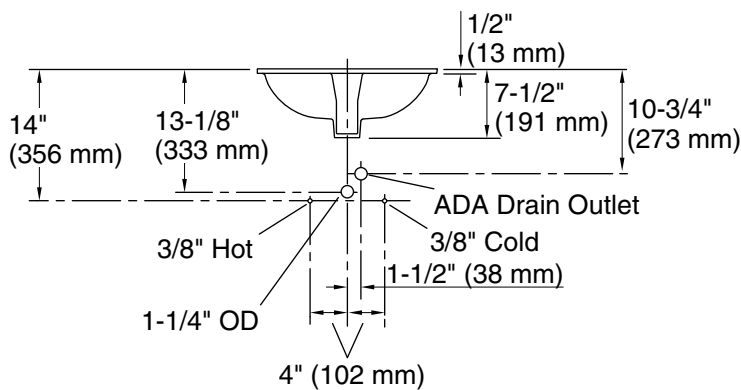

See website for detailed warranty information.

Available Colors/Finishes

Color tiles intended for reference only.

Color	Code	Description
	0	White
	96	Biscuit
	7	Black Black™

Technical Information

All product dimensions are nominal.

Bowl area:	Length: 19" (483 mm)
	Width: 15" (381 mm)
	Water depth: 4" (102 mm)
With overflow:	Yes
Drain hole:	1-3/4" (44 mm)
Template:	1018997-7, required, not included

Notes

Install this product according to the installation instructions.