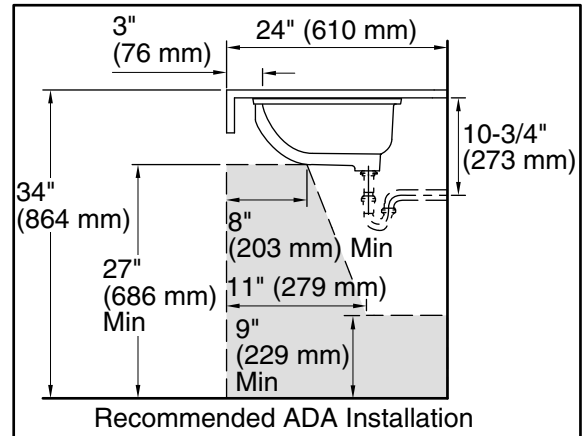

Features

- Oval basin with unglazed underside
- Overflow drain
- No faucet holes; requires wall- or counter-mount faucet
- Unglazed underside

Material

- Vitreous china

Installation

- Undermount

Recommended Products/Accessories

- K-8998 P-Trap
- K-23726 Drain treatment
- K-23725 Cast iron cleaner

Included Components

- 1193643 Basin clamps

ADA

Codes/Standards

ASME A112.19.2/CSA B45.1
ADA
ICC/ANSI A117.1

KOHLER® One-Year Limited Warranty

See website for detailed warranty information.

Available Colors/Finishes

Color tiles intended for reference only.

Color	Code	Description
	0	White
	96	Biscuit
	7	Black Black™

Technical Information

All product dimensions are nominal.

Bowl area:	Length: 19" (483 mm)
	Width: 15" (381 mm)
	Water depth: 4" (102 mm)
With overflow:	Yes
Drain hole:	1-3/4" (44 mm)
Template:	1018997-7, required, not included

Notes

Install this product according to the installation instructions.