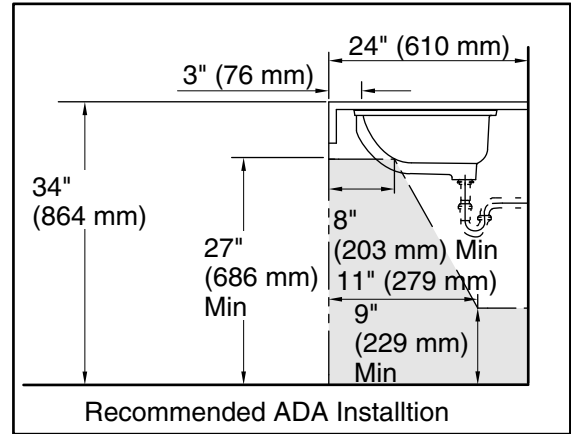

Color Code Description

	0	White
	96	Biscuit

Technical Information

All product dimensions are nominal.

- Bowl area: Length: 19" (483 mm)
 Width: 15" (381 mm)
 Water depth: 4" (102 mm)
- With overflow: No
- Drain hole: 1-3/4" (44 mm)
- Template: 1018997-7, required, not included