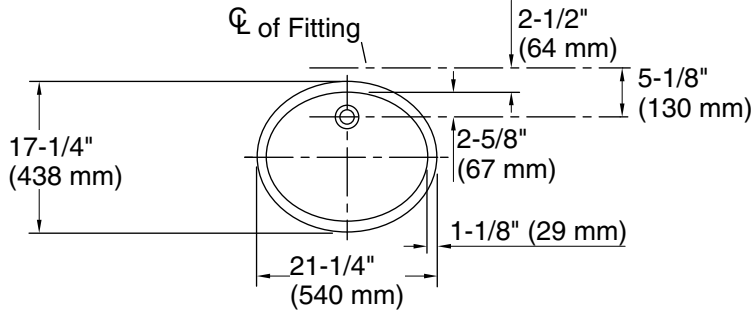

Color Code Description

	0	White
	96	Biscuit

Technical Information

All product dimensions are nominal.

- Bowl area: Length: 19" (483 mm)
 Width: 15" (381 mm)
 Water depth: 4" (102 mm)
- With overflow: No
- Drain hole: 1-3/4" (44 mm)
- Template: 1018997-7, required, not included