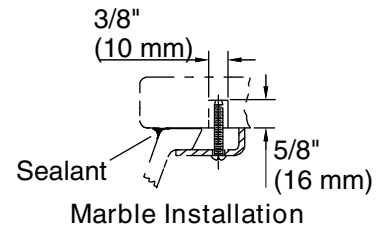

Color Code Description

	0	White
	96	Biscuit

Technical Information

All product dimensions are nominal.

- Bowl area: Length: 19" (483 mm)
 Width: 15" (381 mm)
 Water depth: 4" (102 mm)
- With overflow: No
- Drain hole: 1-3/4" (44 mm)
- Template: 1018997-7, required, not included