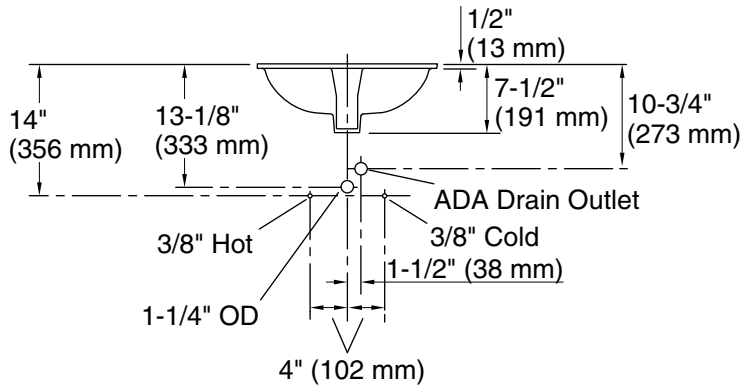

Color Code Description

	0	White
	96	Biscuit

Technical Information

All product dimensions are nominal.

- Bowl area: Length: 19" (483 mm)
 Width: 15" (381 mm)
 Water depth: 4" (102 mm)
- With overflow: No
- Drain hole: 1-3/4" (44 mm)
- Template: 1018997-7, required, not included