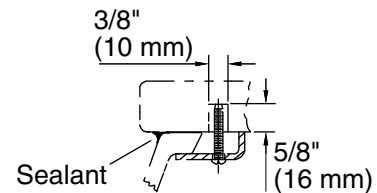

Color tiles intended for reference only.

Color	Code	Description
	0	White
	96	Biscuit
	7	Black Black™

Marble Installation

Wood Installation

Technical Information

All product dimensions are nominal.

Bowl area:	Length: 15-1/4" (387 mm)
	Width: 12-1/4" (311 mm)
	Bowl depth: 5-3/4" (146 mm)
	Water depth: 4" (102 mm)
With overflow:	Yes
Drain hole:	1-3/4" (44 mm)
Template:	85838-7, required, not included