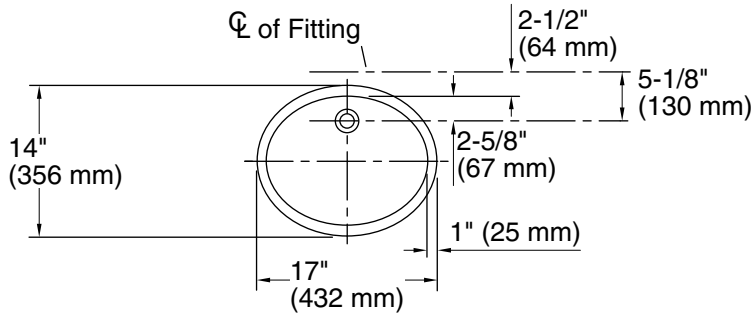

Color tiles intended for reference only.

Color	Code	Description
	0	White
	96	Biscuit
	7	Black Black™

Marble Installation

Wood Installation

Technical Information

All product dimensions are nominal.

Bowl area:	Length: 15-1/4" (387 mm)
	Width: 12-1/4" (311 mm)
	Bowl depth: 5-3/4" (146 mm)
	Water depth: 4" (102 mm)
With overflow:	Yes
Drain hole:	1-3/4" (44 mm)
Template:	85838-7, required, not included