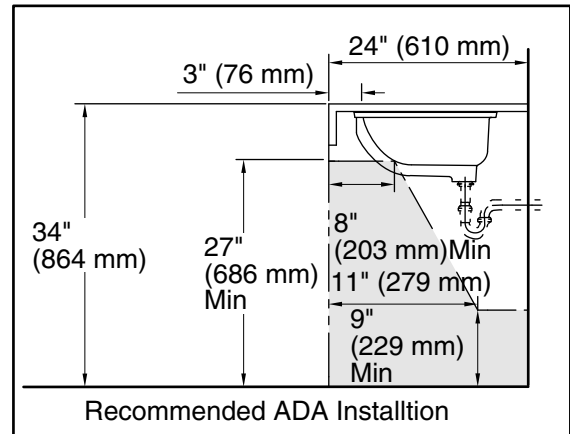

Included Components

1193643 Basin clamps

ADA CSA B651

Codes/Standards

ASME A112.19.2/CSA B45.1
ADA
ICC/ANSI A117.1
CSA B651

KOHLER® One-Year Limited Warranty

See website for detailed warranty information.

Available Colors/Finishes

Color tiles intended for reference only.

Color	Code	Description
	0	White
	96	Biscuit
	7	Black Black™

Marble Installation

Wood Installation

Technical Information

All product dimensions are nominal.

Bowl area:	Length: 15-1/4" (387 mm)
	Width: 12-1/4" (311 mm)
	Bowl depth: 5-3/4" (146 mm)
	Water depth: 4" (102 mm)
With overflow:	Yes
Drain hole:	1-3/4" (44 mm)
Template:	85838-7, required, not included