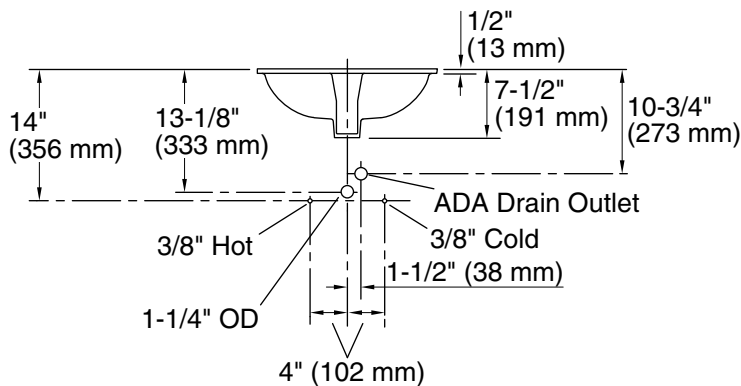

Color tiles intended for reference only.

Color	Code	Description
	0	White
	96	Biscuit
	7	Black Black™

Marble Installation

Wood Installation

Technical Information

All product dimensions are nominal.

Bowl area:	Length: 15-1/4" (387 mm)
	Width: 12-1/4" (311 mm)
	Bowl depth: 5-3/4" (146 mm)
	Water depth: 4" (102 mm)
With overflow:	Yes
Drain hole:	1-3/4" (44 mm)
Template:	85838-7, required, not included