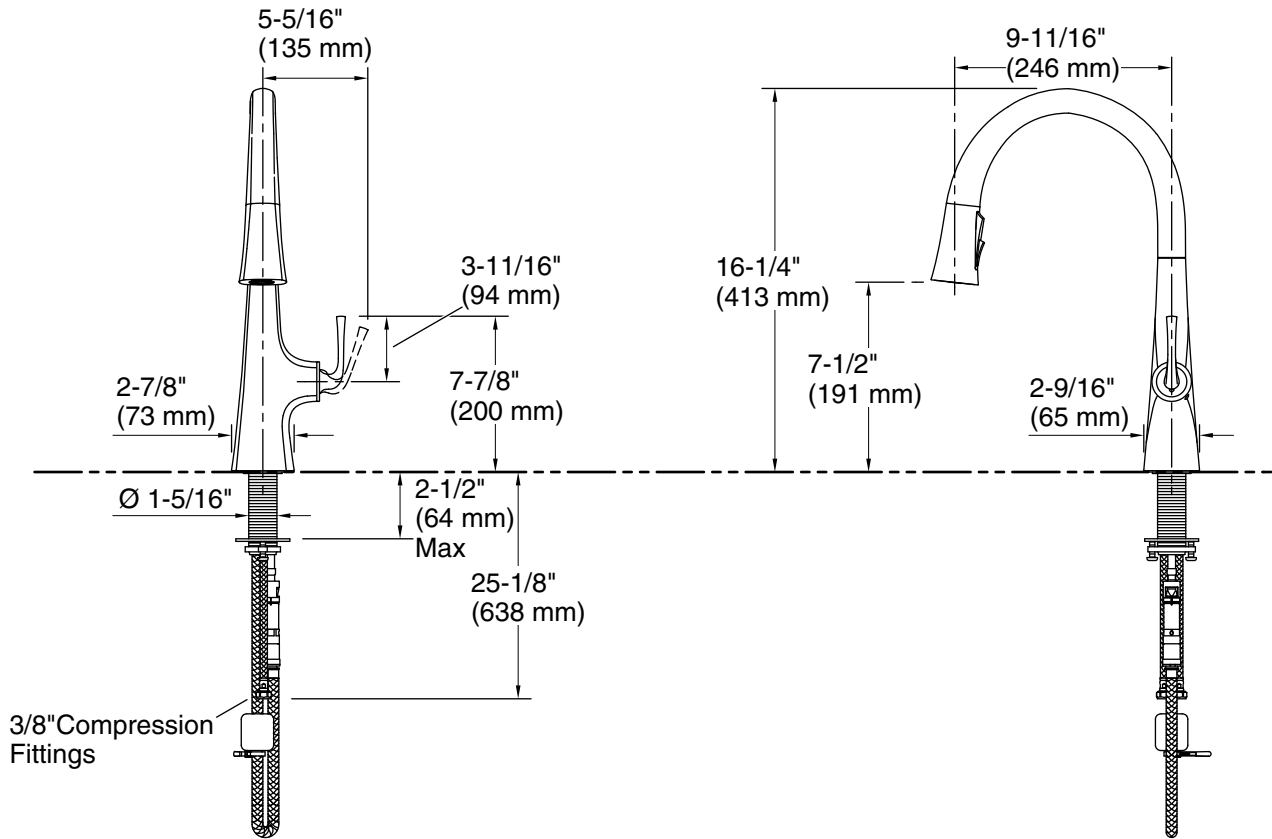

## Adapters, Rough-in and Extension Kits

1012715 Range: 2-1/2" (64 mm) - 4-5/8" (118 mm)

### Technical Information

All product dimensions are nominal.

Drain included: No

### Spout:

Spout reach: 9-11/16" (246 mm)