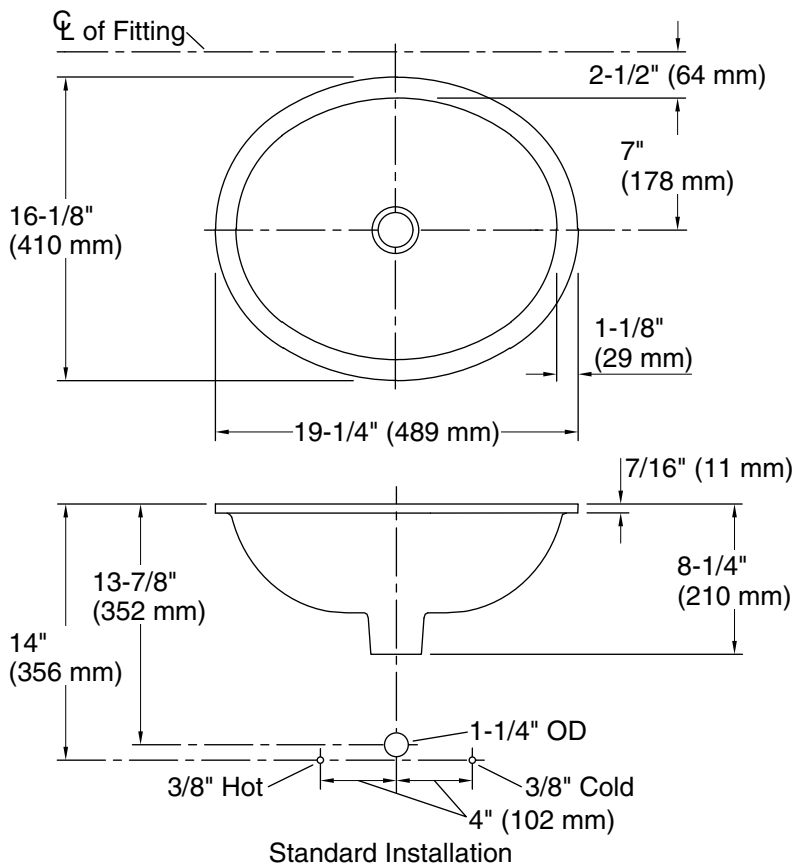

Caxton®

19-1/4" oval undermount bathroom sink with glazed underside, no overflow
K-2205-G

Features

- Oval basin with glazed underside
- No faucet holes; requires wall- or counter-mount faucet
- Fits standard 14" x 17" (356 x 432 mm) countertop cutout

Color Code Description

	0	White
	96	Biscuit

Technical Information

All product dimensions are nominal.

- Bowl configuration: Single
- Bowl area (Only): Length: 17" (432 mm)
Width: 14" (356 mm)
Water depth: 6-3/8" (162 mm)
- Drain hole: 1-3/4" (44 mm)
- Template: 1151011-7, required, not included