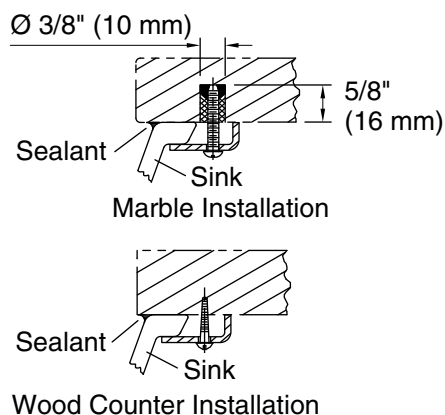

Color Code Description

	0	White
	96	Biscuit

Technical Information

All product dimensions are nominal.

- Bowl configuration: Single
- Bowl area (Only): Length: 17" (432 mm)
Width: 14" (356 mm)
Water depth: 6-3/8" (162 mm)
- Drain hole: 1-3/4" (44 mm)
- Template: 1151011-7, required, not included