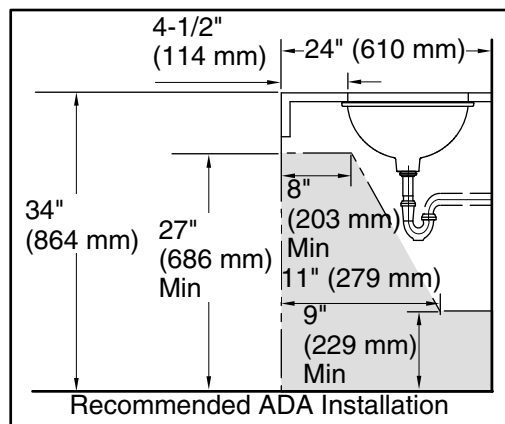

Color Code Description

	0	White
	96	Biscuit

Technical Information

All product dimensions are nominal.

- Bowl configuration: Single
- Bowl area (Only): Length: 17" (432 mm)
Width: 14" (356 mm)
Water depth: 6-3/8" (162 mm)
- Drain hole: 1-3/4" (44 mm)
- Template: 1151011-7, required, not included