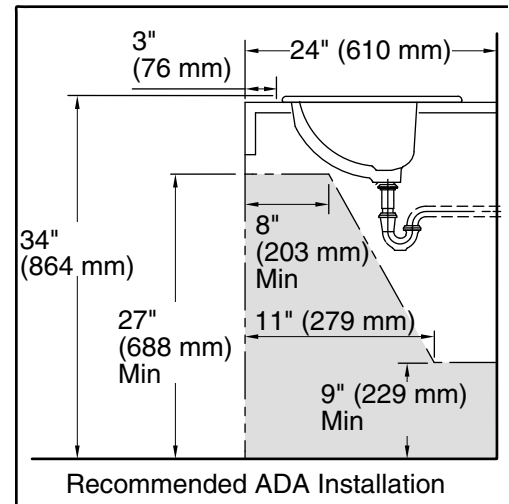

Recommended ADA Installation

Technical Information

All product dimensions are nominal.

Bowl configuration:	Single
Center(s):	8
Bowl area (Only):	Length: 16" (406 mm) Width: 11" (279 mm) Water depth: 4" (102 mm)
With overflow:	Yes
Number of deck holes:	3
Faucet hole spacing:	8" (203 mm)
Faucet hole(s):	1-3/8" (35 mm)
Drain hole:	1-3/4" (44 mm)
Template:	1002970-7, required, included

Notes

Install this product according to the installation instructions.

NOTICE: Countertop manufacturer or cutter must use the cut-out template provided with the product, or a current one provided by Kohler Co. (call 1-800-4-KOHLER). Kohler Co. is not responsible for cutout errors when the incorrect cut-out template is used.

ADA, OBC, CSA B651 compliant when installed to the specific requirements of these regulations.