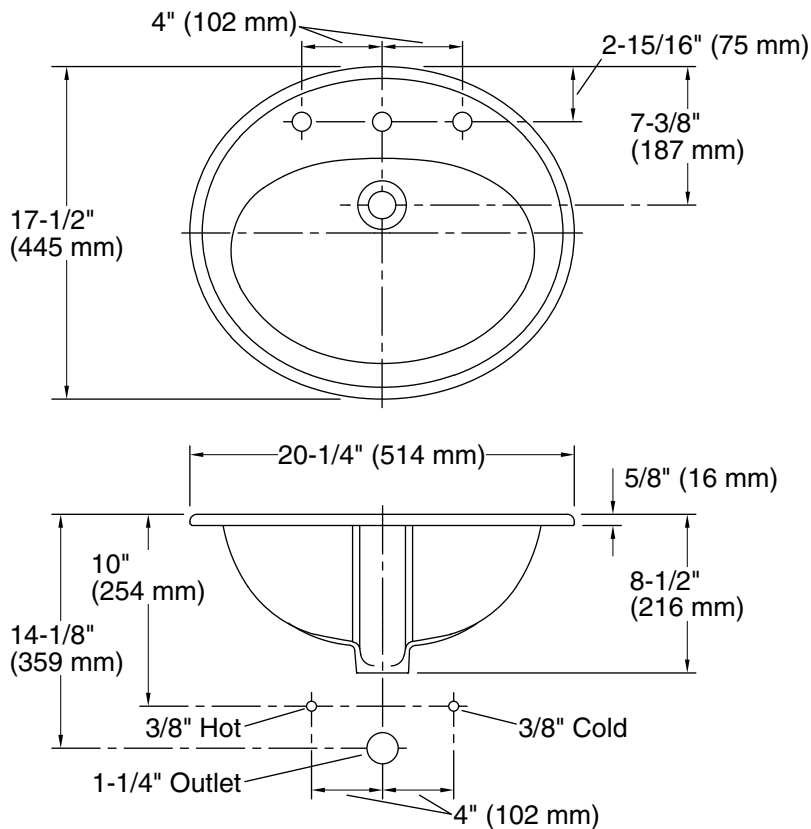

Standard Installation