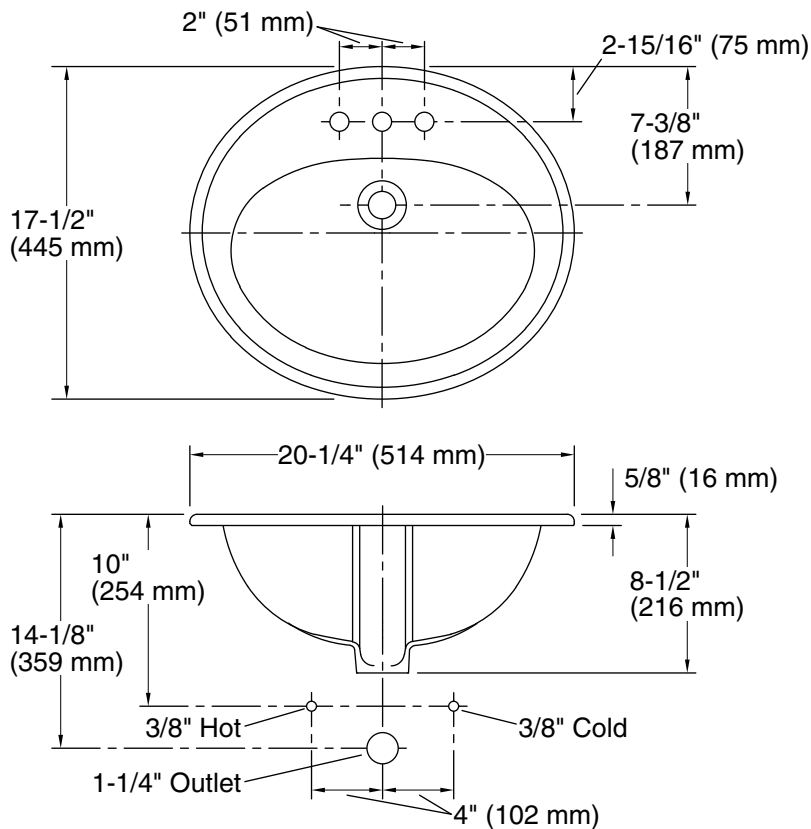

Standard Installation