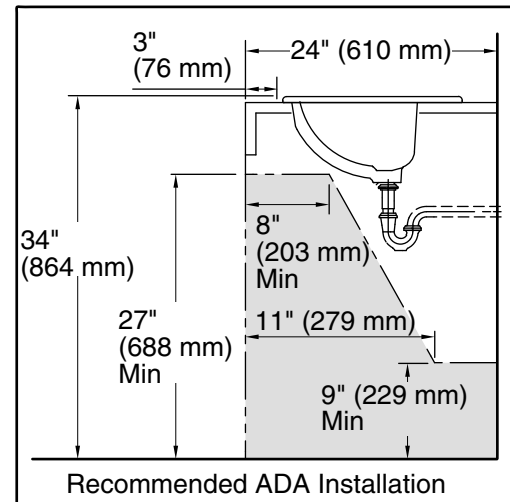

Recommended ADA Installation

Technical Information

All product dimensions are nominal.

Bowl configuration:	Single
Center(s):	4
Bowl area (Only):	Length: 16" (406 mm) Width: 11" (279 mm) Water depth: 4" (102 mm)
With overflow:	Yes
Number of deck holes:	3
Faucet hole spacing:	4" (102 mm)
Faucet hole(s):	1-1/4" (32 mm)
Drain hole:	1-3/4" (44 mm)
Template:	1002970-7, required, included

Notes

Install this product according to the installation instructions.

NOTICE: Countertop manufacturer or cutter must use the cut-out template provided with the product, or a current one provided by Kohler Co. (call 1-800-4-KOHLER). Kohler Co. is not responsible for cutout errors when the incorrect cut-out template is used.

ADA, OBC, CSA B651 compliant when installed to the specific requirements of these regulations.