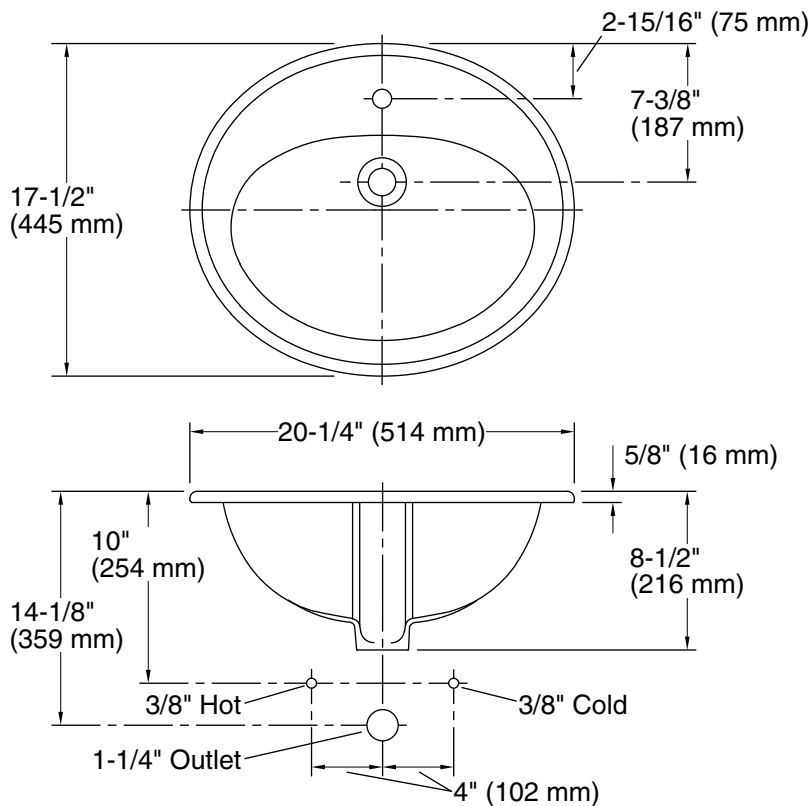

Standard Installation