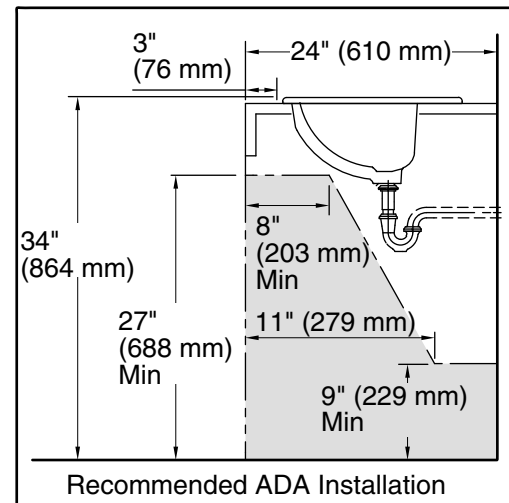

Technical Information

All product dimensions are nominal.

Bowl configuration:	Single
Bowl area (Only):	Length: 16" (406 mm) Width: 11" (279 mm) Water depth: 4" (102 mm)
With overflow:	Yes
Number of deck holes:	1
Faucet hole(s):	1-3/8" (35 mm)
Drain hole:	1-3/4" (44 mm)
Template:	1002970-7, required, included

Notes

Install this product according to the installation instructions.

NOTICE: Countertop manufacturer or cutter must use the cut-out template provided with the product, or a current one provided by Kohler Co. (call 1-800-4-KOHLER). Kohler Co. is not responsible for cutout errors when the incorrect cut-out template is used.

ADA, OBC, CSA B651 compliant when installed to the specific requirements of these regulations.