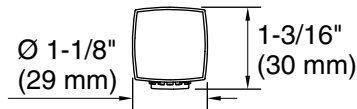

Technical Information

All product dimensions are nominal.

Drain included: No

Handshower:

Rated maximum flow: 2.5 gal/min (9.5 l/min)

Notes

For use with automatic compensating valves rated at 2.2 gal/min (8.3 l/min) or less.

Install this product according to the installation instructions.

Plumbing codes may require that a vacuum breaker be installed in-line to handshowers.

Please consult local plumbing codes.

OBC compliant when installed to the specific requirements of these regulations.