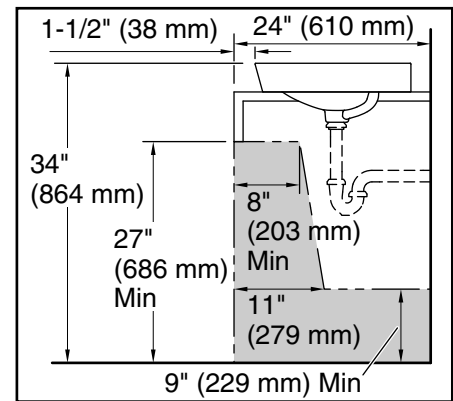

Recommended ADA Installation

Technical Information

All product dimensions are nominal.

Bowl area (Only): Length: 19-3/16" (487 mm)
Width: 11-1/4" (286 mm)
Bowl depth: 5-5/16" (135 mm)

Drain hole: 1-3/4" (45 mm)

Template: 1483025-7, required, included

Notes

Install this product according to the installation instructions.

NOTICE: Countertop manufacturer or cutter must use the cut-out template provided with the product, or a current one provided by Kohler Co. (call 1-800-4-KOHLER). Kohler Co. is not responsible for cutout errors when the incorrect cut-out template is used.

ADA, OBC, CSA B651 compliant when installed to the specific requirements of these regulations.