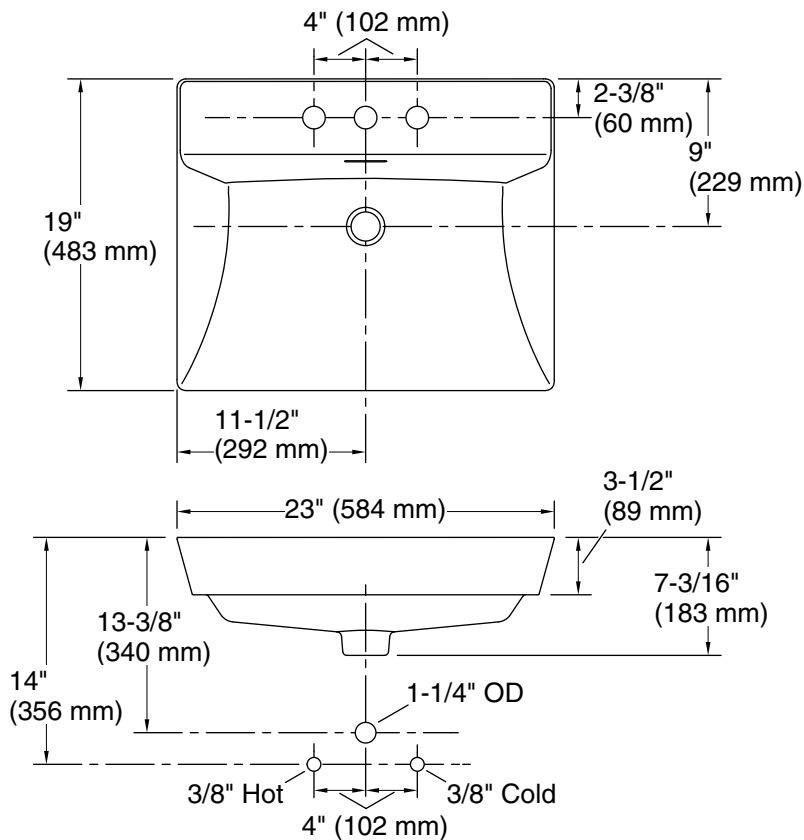

Recommended ADA Installation

Technical Information

All product dimensions are nominal.

Bowl area (Only): Length: 19-3/16" (487 mm)
Width: 11-1/4" (286 mm)
Bowl depth: 5-5/16" (135 mm)

Drain hole: 1-3/4" (45 mm)

Template: 1483025-7, required, included

Notes

Install this product according to the installation instructions.

NOTICE: Countertop manufacturer or cutter must use the cut-out template provided with the product, or a current one provided by Kohler Co. (call 1-800-4-KOHLER). Kohler Co. is not responsible for cutout errors when the incorrect cut-out template is used.

ADA, OBC, CSA B651 compliant when installed to the specific requirements of these regulations.