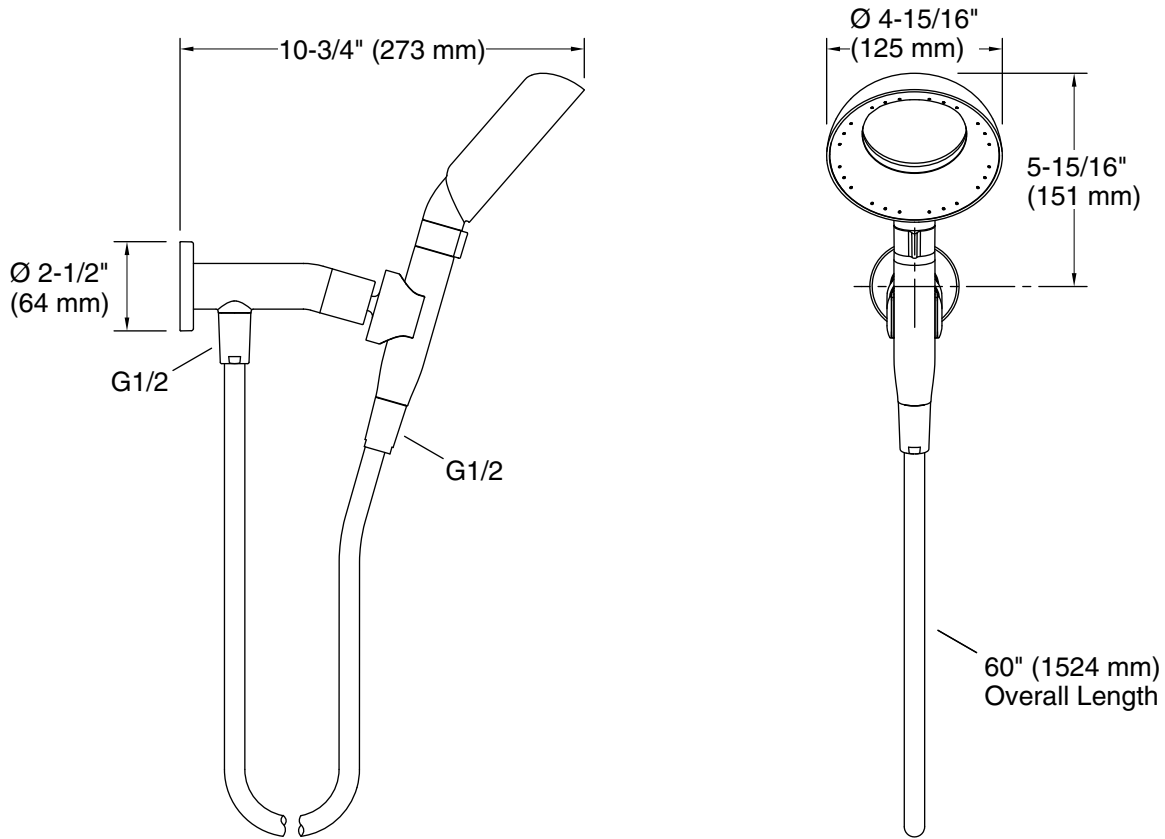

### Features

- Wide coverage spray produces an encompassing spray for everyday use
- 1.5 gpm (5.7 lpm) maximum flow rate handshower allows you to save water without sacrificing performance or coverage
- Variable-flow lever lets you adjust from 1.5 gpm (5.7 lpm) down to 0.5 gpm (1.9 lpm) water pause for greater conservation during your shower routine
- Sprayface resists hard water buildup and is easy to clean
- Magnetic docking connection allows for handshower height adjustment of 2" (51 mm) and spray angle tilt of 24-58°
- This product can help a building earn Water Efficiency points in LEED® Green Building Rating System

### Installation

- Wall-mount
- For use in shower-only installations

### Included Components

K-20998 Single-function handshower, 1.5 gpm  
K-21049 60" shower hose  
K-21051 Wall-mount handshower holder and supply elbow

### Technical Information

All product dimensions are nominal.