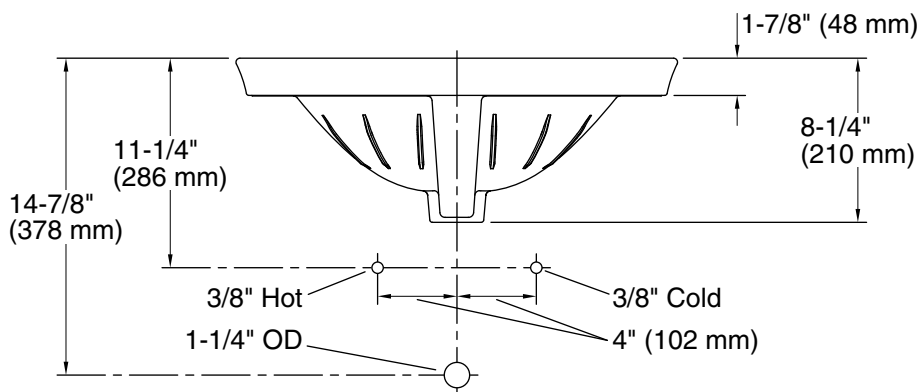

Features

- 8" (203 mm) widespread faucet holes
- Oval basin
- Overflow drain
- Coordinates with other products in the Serif collection

Material

- Vitreous china

Installation

- Drop-in

Recommended Products/Accessories

Available Colors/Finishes

Color tiles intended for reference only.

Color Code Description

	0	White
	96	Biscuit

Technical Information

All product dimensions are nominal.

Bowl configuration:	Single
Center(s):	8
Bowl area (Only):	Length: 16-7/8" (429 mm) Width: 10-1/8" (257 mm) Water depth: 4-7/8" (124 mm)
With overflow:	Yes
Number of deck holes:	1
Faucet hole spacing:	8" (203 mm)
Faucet hole(s):	1-3/8" (35 mm)
Drain hole:	1-3/4" (44 mm)
Template:	1014189-7, required, included