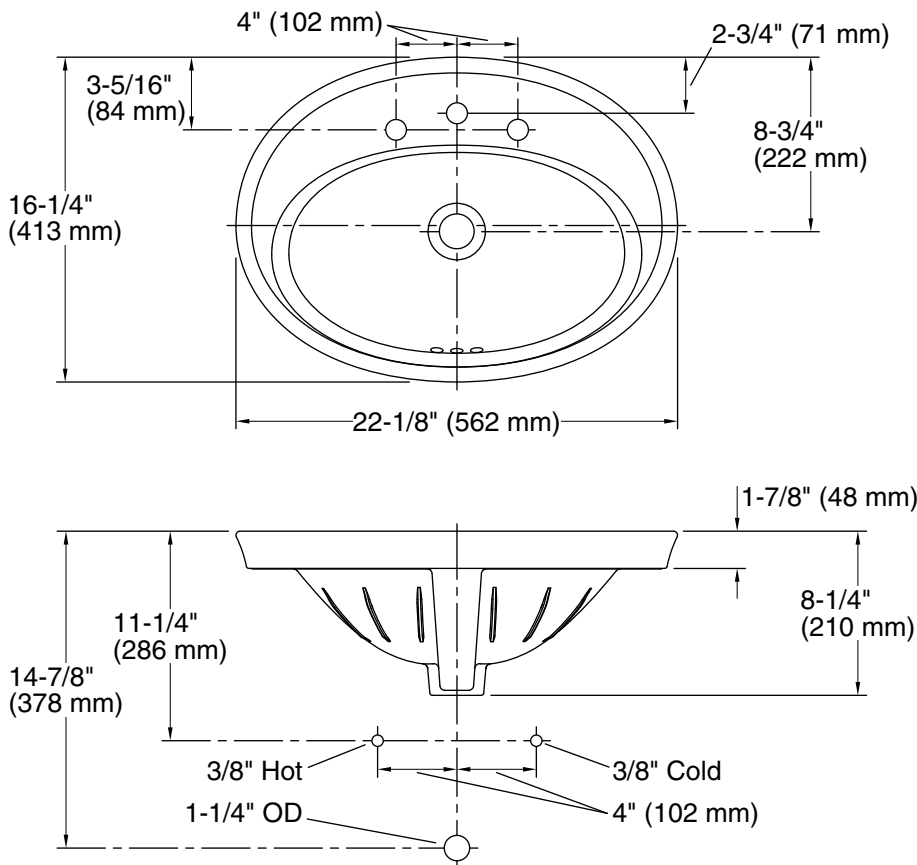

Features

- 8" (203 mm) widespread faucet holes
- Oval basin
- Overflow drain
- Coordinates with other products in the Serif collection

Material

- Vitreous china

Installation

- Drop-in

Recommended Products/Accessories

Available Colors/Finishes

Color tiles intended for reference only.

Color Code Description

	0	White
	96	Biscuit

Technical Information

All product dimensions are nominal.

Bowl configuration:	Single
Center(s):	8
Bowl area (Only):	Length: 16-7/8" (429 mm) Width: 10-1/8" (257 mm) Water depth: 4-7/8" (124 mm)
With overflow:	Yes
Number of deck holes:	1
Faucet hole spacing:	8" (203 mm)
Faucet hole(s):	1-3/8" (35 mm)
Drain hole:	1-3/4" (44 mm)
Template:	1014189-7, required, included