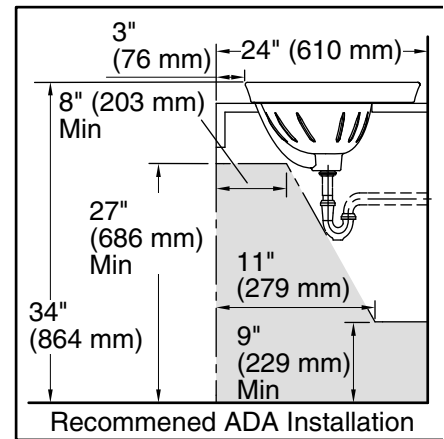

Features

- 8" (203 mm) widespread faucet holes
- Oval basin
- Overflow drain
- Coordinates with other products in the Serif collection

Material

- Vitreous china

Installation

- Drop-in

Recommended Products/Accessories

Available Colors/Finishes

Color tiles intended for reference only.

Color Code Description

	0	White
	96	Biscuit

Technical Information

All product dimensions are nominal.

Bowl configuration:	Single
Center(s):	8
Bowl area (Only):	Length: 16-7/8" (429 mm) Width: 10-1/8" (257 mm) Water depth: 4-7/8" (124 mm)
With overflow:	Yes
Number of deck holes:	1
Faucet hole spacing:	8" (203 mm)
Faucet hole(s):	1-3/8" (35 mm)
Drain hole:	1-3/4" (44 mm)
Template:	1014189-7, required, included