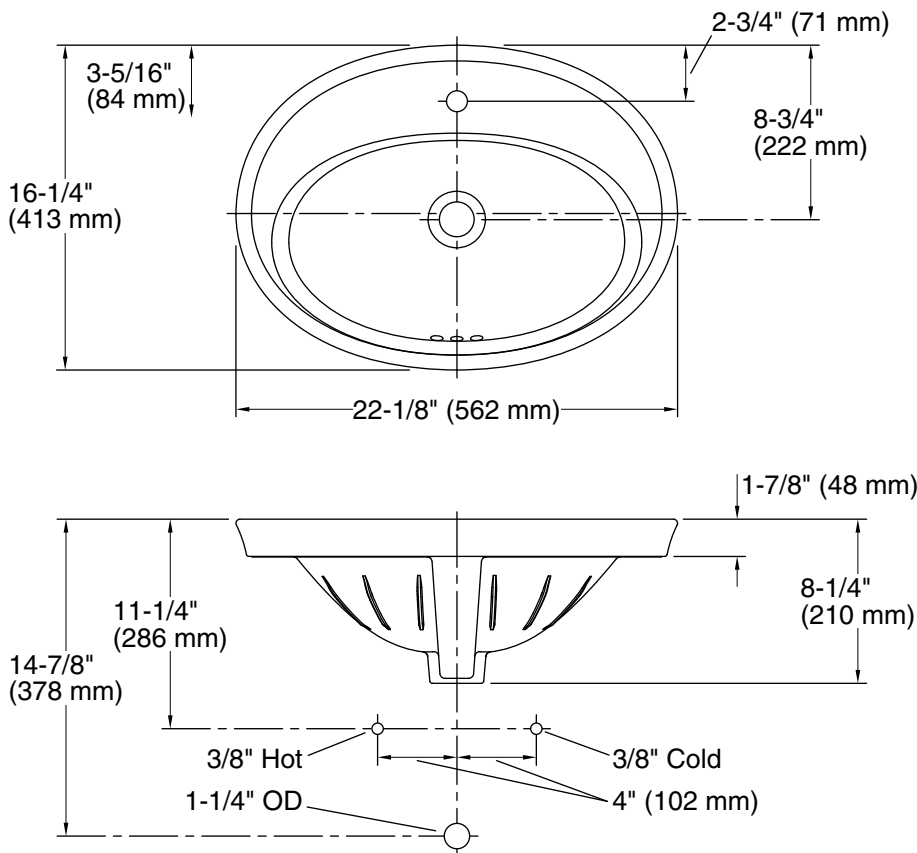

Technical Information

All product dimensions are nominal.

Bowl configuration:	Single
Bowl area (Only):	Length: 16-7/8" (429 mm) Width: 10-1/8" (257 mm) Water depth: 4-7/8" (124 mm)
With overflow:	Yes
Number of deck holes:	1
Faucet hole(s):	1-3/8" (35 mm)
Drain hole:	1-3/4" (44 mm)
Template:	1014189-7, required, included

Notes

Install this product according to the installation instructions.

NOTICE: Countertop manufacturer or cutter must use the cut-out template provided with the product, or a current one provided by Kohler Co. (call 1-800-4-KOHLER). Kohler Co. is not responsible for cutout errors when the incorrect cut-out template is used.

ADA, OBC, CSA B651 compliant when installed to the specific requirements of these regulations.