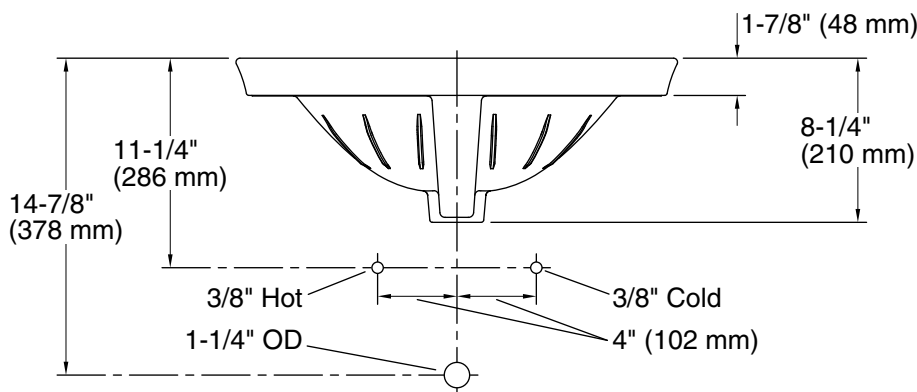

Technical Information

All product dimensions are nominal.

Bowl configuration:	Single
Bowl area (Only):	Length: 16-7/8" (429 mm) Width: 10-1/8" (257 mm) Water depth: 4-7/8" (124 mm)
With overflow:	Yes
Number of deck holes:	1
Faucet hole(s):	1-3/8" (35 mm)
Drain hole:	1-3/4" (44 mm)
Template:	1014189-7, required, included

Notes

Install this product according to the installation instructions.

NOTICE: Countertop manufacturer or cutter must use the cut-out template provided with the product, or a current one provided by Kohler Co. (call 1-800-4-KOHLER). Kohler Co. is not responsible for cutout errors when the incorrect cut-out template is used.

ADA, OBC, CSA B651 compliant when installed to the specific requirements of these regulations.