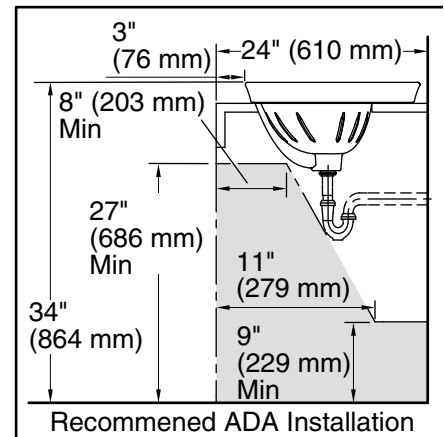

Technical Information

All product dimensions are nominal.

Bowl configuration:	Single
Bowl area (Only):	Length: 16-7/8" (429 mm) Width: 10-1/8" (257 mm) Water depth: 4-7/8" (124 mm)
With overflow:	Yes
Number of deck holes:	1
Faucet hole(s):	1-3/8" (35 mm)
Drain hole:	1-3/4" (44 mm)
Template:	1014189-7, required, included

Notes

Install this product according to the installation instructions.

NOTICE: Countertop manufacturer or cutter must use the cut-out template provided with the product, or a current one provided by Kohler Co. (call 1-800-4-KOHLER). Kohler Co. is not responsible for cutout errors when the incorrect cut-out template is used.

ADA, OBC, CSA B651 compliant when installed to the specific requirements of these regulations.